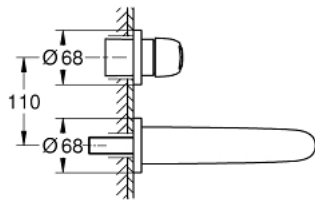

## 19 571 003 EUROSTYLE TWO-HOLE BASIN MIXER M-SIZE

### PRODUCT DESCRIPTION

- Tyc: Chrome
- wall mounted
- without concealed body
- trim set for use with rough-in set 23 571 000 / 32 635 000
- metal escutcheon
- loop metal lever
- GROHE LongLife finish
- GROHE EcoJoy - Less water, perfect flow
- maximum flow rate (at 3 bar): 5 l/min
- GROHE AquaGuide adjustable mousseur
- center distance 110 mm
- projection 203 mm

19 571 003 **EUROSTYLE TWO-HOLE BASIN MIXER M-SIZE**

**SPARE PARTS**

- 1: Lever (Spare part-nr. 46941000)
- 2: Flow straightener (Spare part-nr. 46837000)
- 3: Extension (Spare part-nr. 46943000)\*

\* Optional accessories