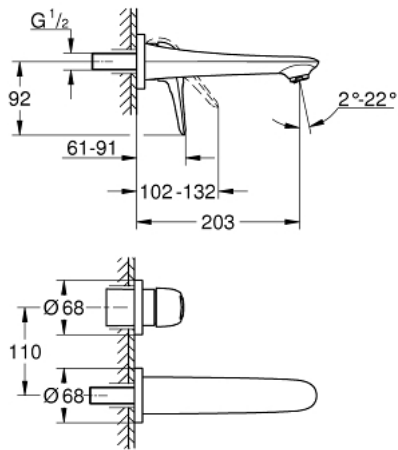

## 19 571 003 EUROSTYLE TWO-HOLE BASIN MIXER M-SIZE

### PRODUCT DESCRIPTION

- Tyc: Chrome
- wall mounted
- without concealed body
- trim set for use with rough-in set 23 571 000 / 32 635 000
- metal escutcheon
- loop metal lever
- GROHE LongLife finish
- GROHE EcoJoy - Less water, perfect flow
- maximum flow rate (at 3 bar): 5 l/min
- GROHE AquaGuide adjustable mousseur
- center distance 110 mm
- projection 203 mm

19 571 003 **EUROSTYLE TWO-HOLE BASIN MIXER**  
**M-SIZE**

**SPARE PARTS**

- 1: Lever (Spare part-nr. 46941000)
- 2: Flow straightener (Spare part-nr. 46837000)
- 3: Extension (Spare part-nr. 46943000)\*