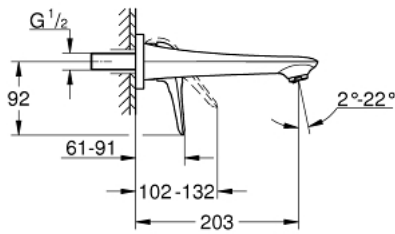

## 19 571 003 EUROSTYLE TWO-HOLE BASIN MIXER M-SIZE

### PRODUCT DESCRIPTION

- Tyc: Chrome
- wall mounted
- without concealed body
- trim set for use with rough-in set 23 571 000 / 32 635 000
- metal escutcheon
- loop metal lever
- GROHE LongLife finish
- GROHE EcoJoy - Less water, perfect flow
- maximum flow rate (at 3 bar): 5 l/min
- GROHE AquaGuide adjustable mousseur
- center distance 110 mm
- projection 203 mm

19 571 003 **EUROSTYLE TWO-HOLE BASIN MIXER M-SIZE**

**SPARE PARTS**

- 1: Lever (Spare part-nr. 46941000)
- 2: Flow straightener (Spare part-nr. 46837000)
- 3: Extension (Spare part-nr. 46943000)\*

\* Optional accessories