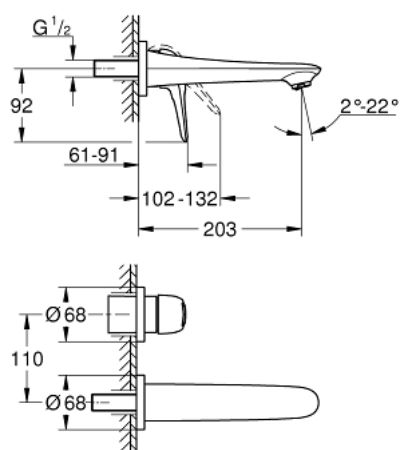

## 19 571 003 EUROSTYLE TWO-HOLE BASIN MIXER M-SIZE

### PRODUCT DESCRIPTION

- Tyc: Chrome
- wall mounted
- without concealed body
- trim set for use with rough-in set 23 571 000 / 32 635 000
- metal escutcheon
- loop metal lever
- GROHE LongLife finish
- GROHE EcoJoy - Less water, perfect flow
- maximum flow rate (at 3 bar): 5 l/min
- GROHE AquaGuide adjustable mousseur
- center distance 110 mm
- projection 203 mm

19 571 003 **EUROSTYLE TWO-HOLE BASIN MIXER M-SIZE**

**SPARE PARTS**

1: Lever (Spare part-nr. 46941000)

2: Flow straightener (Spare part-nr. 46837000)

3: Extension (Spare part-nr. 46943000)\*

\* Optional accessories