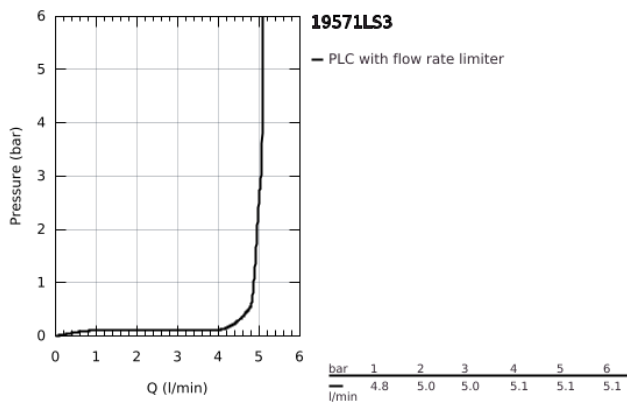

19 571 LS3 EUROSTYLE TWO-HOLE BASIN MIXER M-SIZE

PRODUCT DESCRIPTION

- Colour: moon white/chrome
- wall mounted
- without concealed body
- trim set for use with rough-in set 23 571 000 / 32 635 000
- metal escutcheon
- loop metal lever
- GROHE LongLife finish
- GROHE AquaGuide adjustable mousseur
- center distance 110 mm
- projection 203 mm

19 571 LS3 EUROSTYLE TWO-HOLE BASIN MIXER M-SIZE

SPARE PARTS

- 1: Lever (Spare part-nr. 46941LS0)
- 2: Flow straightener (Spare part-nr. 46837000)
- 3: Extension (Spare part-nr. 46943000)*

* Optional accessories