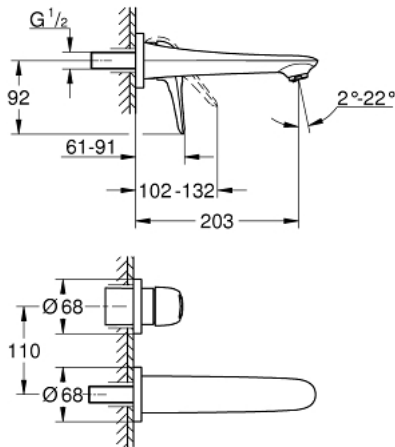

19 571 LS3 EUROSTYLE TWO-HOLE BASIN MIXER M-SIZE

PRODUCT DESCRIPTION

- Colour: moon white/chrome
- wall mounted
- without concealed body
- trim set for use with rough-in set 23 571 000 / 32 635 000
- metal escutcheon
- loop metal lever
- GROHE LongLife finish
- GROHE AquaGuide adjustable mousseur
- center distance 110 mm
- projection 203 mm

19 571 LS3 EUROSTYLE TWO-HOLE BASIN MIXER M-SIZE

SPARE PARTS

- 1: Lever (Spare part-nr. 46941LS0)
- 2: Flow straightener (Spare part-nr. 46837000)
- 3: Extension (Spare part-nr. 46943000)*

* Optional accessories