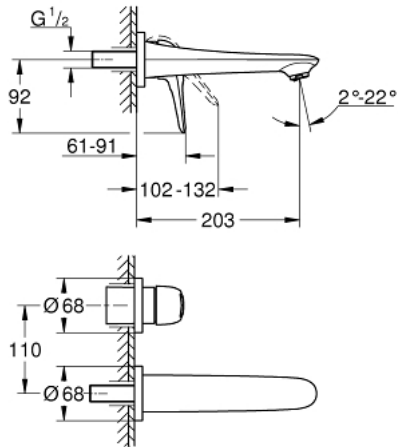

## 19 571 LS3 EUROSTYLE TWO-HOLE BASIN MIXER M-SIZE

### PRODUCT DESCRIPTION

- Tyc: moon white/chrome
- wall mounted
- without concealed body
- trim set for use with rough-in set 23 571 000 / 32 635 000
- metal escutcheon
- loop metal lever
- GROHE LongLife finish
- GROHE AquaGuide adjustable mousseur
- center distance 110 mm
- projection 203 mm

19 571 LS3 **EUROSTYLE TWO-HOLE BASIN MIXER**  
**M-SIZE**

**SPARE PARTS**

- 1: Lever (Spare part-nr. 46941LS0)
- 2: Flow straightener (Spare part-nr. 46837000)
- 3: Extension (Spare part-nr. 46943000)\*