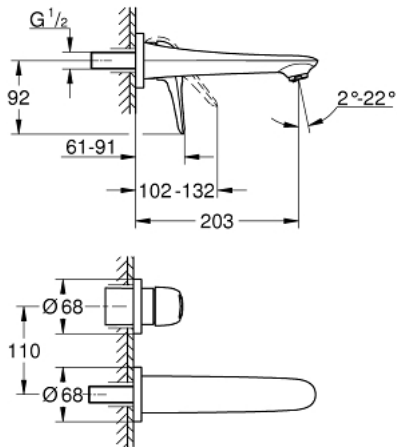

19 571 LS3 EUROSTYLE TWO-HOLE BASIN MIXER M-SIZE

PRODUCT DESCRIPTION

- Tyc: moon white/chrome
- wall mounted
- without concealed body
- trim set for use with rough-in set 23 571 000 / 32 635 000
- metal escutcheon
- loop metal lever
- GROHE LongLife finish
- GROHE AquaGuide adjustable mousseur
- center distance 110 mm
- projection 203 mm

19 571 LS3 EUROSTYLE TWO-HOLE BASIN MIXER M-SIZE

SPARE PARTS

- 1: Lever (Spare part-nr. 46941LS0)
 - 2: Flow straightener (Spare part-nr. 46837000)
 - 3: Extension (Spare part-nr. 46943000)*
- * Optional accessories