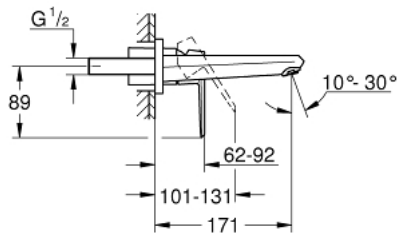

19 573 002 **EURODISC COSMOPOLITAN TWO-HOLE BASIN MIXER M-SIZE**

PRODUCT DESCRIPTION

- Colour: chrome
- wall mounted
- trim set for use with rough-in set 23 571 000 / 32 635 000
- without concealed body
- metal escutcheon
- metal lever
- GROHE LongLife finish
- GROHE AquaGuide
- center distance 110 mm
- projection 170 mm
- min. recommended pressure 1.0 bar

19 573 002 EURODISC COSMOPOLITAN TWO-HOLE BASIN MIXER M-SIZE

SPARE PARTS

- 1: Lever (Spare part-nr. 46742000)
- 2: Flow straightener (Spare part-nr. 64451000)
- 3: Extension (Spare part-nr. 46943000)*

* Optional accessories