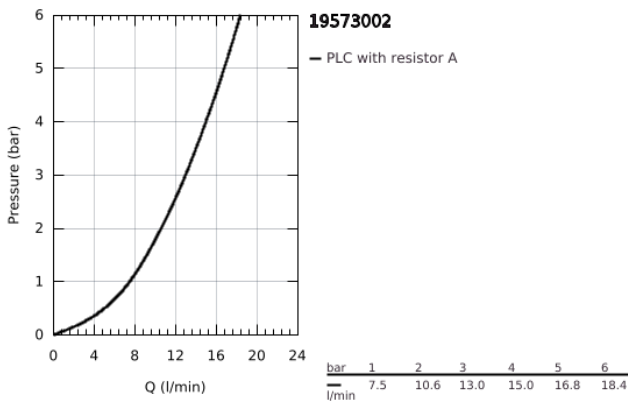

19 573 002 **EURODISC COSMOPOLITAN TWO-HOLE BASIN MIXER M-SIZE**

PRODUCT DESCRIPTION

- Colour: chrome
- wall mounted
- trim set for use with rough-in set 23 571 000 / 32 635 000
- without concealed body
- metal escutcheon
- metal lever
- GROHE LongLife finish
- GROHE AquaGuide
- center distance 110 mm
- projection 170 mm
- min. recommended pressure 1.0 bar

19 573 002 EURODISC COSMOPOLITAN TWO-HOLE BASIN MIXER M-SIZE

SPARE PARTS

- 1: Lever (Spare part-nr. 46742000)
- 2: Flow straightener (Spare part-nr. 64451000)
- 3: Extension (Spare part-nr. 46943000)*

* Optional accessories