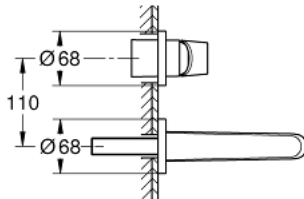

19 573 002 **EURODISC COSMOPOLITAN TWO-HOLE BASIN MIXER M-SIZE**

PRODUCT DESCRIPTION

- Colour: chrome
- wall mounted
- trim set for use with rough-in set 23 571 000 / 32 635 000
- without concealed body
- metal escutcheon
- metal lever
- GROHE LongLife finish
- GROHE AquaGuide
- center distance 110 mm
- projection 170 mm
- min. recommended pressure 1.0 bar

19 573 002 EURODISC COSMOPOLITAN TWO-HOLE BASIN MIXER M-SIZE

SPARE PARTS

- 1: Lever (Spare part-nr. 46742000)
- 2: Flow straightener (Spare part-nr. 64451000)
- 3: Extension (Spare part-nr. 46943000)*

* Optional accessories