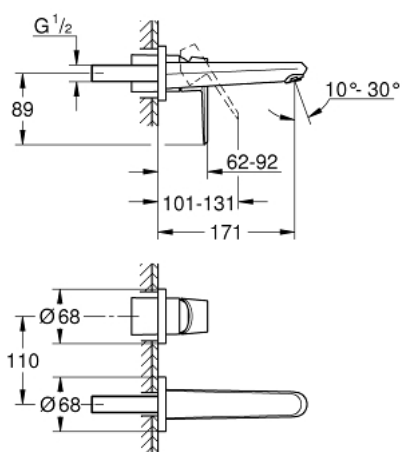

19 573 002 EURODISC COSMOPOLITAN TWO-HOLE BASIN MIXER M-SIZE

PRODUCT DESCRIPTION

- Tyc: Chrome
- wall mounted
- trim set for use with rough-in set 23 571 000 / 32 635 000
- without concealed body
- metal escutcheon
- metal lever
- GROHE LongLife finish
- GROHE AquaGuide
- center distance 110 mm
- projection 170 mm
- min. recommended pressure 1.0 bar

19 573 002 EURODISC COSMOPOLITAN TWO-HOLE BASIN MIXER M-SIZE

SPARE PARTS

- 1: Lever (Spare part-nr. 46742000)
- 2: Flow straightener (Spare part-nr. 64451000)
- 3: Extension (Spare part-nr. 46943000)*

* Optional accessories