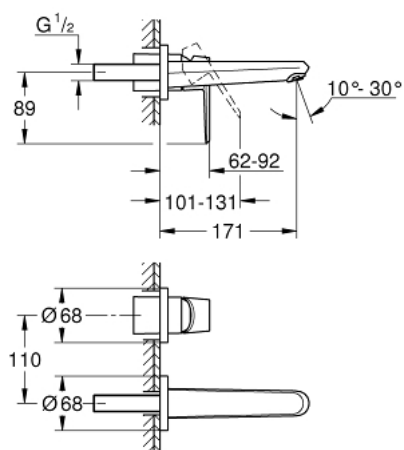

## 19 573 002 EURODISC COSMOPOLITAN TWO-HOLE BASIN MIXER M-SIZE

### PRODUCT DESCRIPTION

- Tyc: Chrome
- wall mounted
- trim set for use with rough-in set 23 571 000 / 32 635 000
- without concealed body
- metal escutcheon
- metal lever
- GROHE LongLife finish
- GROHE AquaGuide
- center distance 110 mm
- projection 170 mm
- min. recommended pressure 1.0 bar

19 573 002 **EURODISC COSMOPOLITAN TWO-HOLE BASIN MIXER**  
**M-SIZE**

**SPARE PARTS**

- 1: Lever (Spare part-nr. 46742000)
- 2: Flow straightener (Spare part-nr. 64451000)
- 3: Extension (Spare part-nr. 46943000)\*