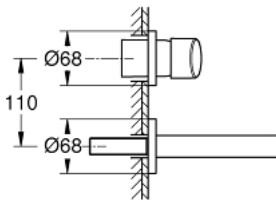

## 19 575 001 **CONCETTO TWO-HOLE BASIN MIXER S-SIZE**

### PRODUCT DESCRIPTION

- Colour: chrome
- wall mounted
- trim set for use with rough-in set 23 571 000 / 32 635 000
- without concealed body
- metal escutcheon
- metal lever
- GROHE LongLife finish
- GROHE AquaGuide adjustable mousseur
- center distance 110 mm
- projection 147 mm

19 575 001 **CONCETTO TWO-HOLE BASIN MIXER S-SIZE**

**SPARE PARTS**

1: Lever (Spare part-nr. 46756000)

2: Mousseur (Spare part-nr. 48072000)

3: Extension (Spare part-nr. 46627000)\*

\* Optional accessories