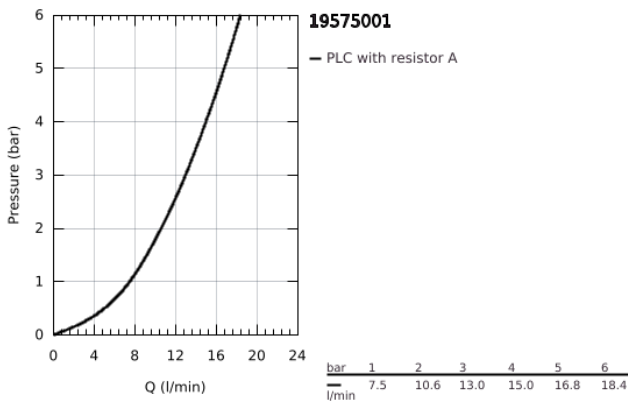

## 19 575 001 **CONCETTO TWO-HOLE BASIN MIXER S-SIZE**

### PRODUCT DESCRIPTION

- Colour: chrome
- wall mounted
- trim set for use with rough-in set 23 571 000 / 32 635 000
- without concealed body
- metal escutcheon
- metal lever
- GROHE LongLife finish
- GROHE AquaGuide adjustable mousseur
- center distance 110 mm
- projection 147 mm

19 575 001 **CONCETTO TWO-HOLE BASIN MIXER S-SIZE**

**SPARE PARTS**

1: Lever (Spare part-nr. 46756000)

2: Mousseur (Spare part-nr. 48072000)

3: Extension (Spare part-nr. 46627000)\*

\* Optional accessories