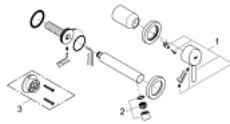

## 19 575 001 **CONCETTO TWO-HOLE BASIN MIXER S-SIZE**

### PRODUCT DESCRIPTION

- Colour: chrome
- wall mounted
- trim set for use with rough-in set 23 571 000 / 32 635 000
- without concealed body
- metal escutcheon
- metal lever
- GROHE LongLife finish
- GROHE AquaGuide adjustable mousseur
- center distance 110 mm
- projection 147 mm

19 575 001 **CONCETTO TWO-HOLE BASIN MIXER S-SIZE**

**SPARE PARTS**

1: Lever (Spare part-nr. 46756000)

2: Mousseur (Spare part-nr. 48072000)

3: Extension (Spare part-nr. 46627000)\*

\* Optional accessories