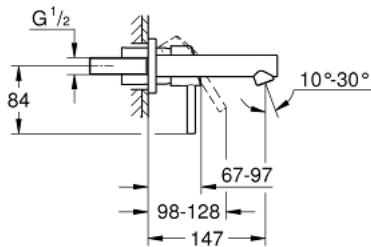

## 19 575 001 **CONCETTO TWO-HOLE BASIN MIXER S-SIZE**

### PRODUCT DESCRIPTION

- Colour: chrome
- wall mounted
- trim set for use with rough-in set 23 571 000 / 32 635 000
- without concealed body
- metal escutcheon
- metal lever
- GROHE LongLife finish
- GROHE AquaGuide adjustable mousseur
- center distance 110 mm
- projection 147 mm

19 575 001 **CONCETTO TWO-HOLE BASIN MIXER S-SIZE**

**SPARE PARTS**

1: Lever (Spare part-nr. 46756000)

2: Mousseur (Spare part-nr. 48072000)

3: Extension (Spare part-nr. 46627000)\*

\* Optional accessories