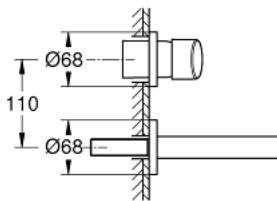

19 575 001 **CONCETTO TWO-HOLE BASIN MIXER** **S-SIZE**

PRODUCT DESCRIPTION

- Tyc: Chrome
- wall mounted
- trim set for use with rough-in set 23 571 000 / 32 635 000
- without concealed body
- metal escutcheon
- metal lever
- GROHE LongLife finish
- GROHE AquaGuide adjustable mousseur
- center distance 110 mm
- projection 147 mm

19 575 001 **CONCETTO TWO-HOLE BASIN MIXER**
S-SIZE

SPARE PARTS

1: Lever (Spare part-nr. 46756000)

2: Mousseur (Spare part-nr. 48072000)

3: Extension (Spare part-nr. 46627000)*

* Optional accessories