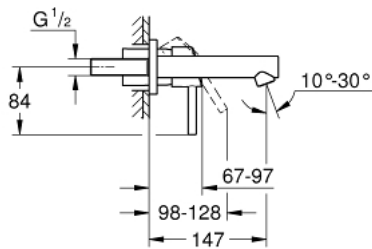

19 575 001 **CONCETTO TWO-HOLE BASIN MIXER** **S-SIZE**

PRODUCT DESCRIPTION

- Tyc: Chrome
- wall mounted
- trim set for use with rough-in set 23 571 000 / 32 635 000
- without concealed body
- metal escutcheon
- metal lever
- GROHE LongLife finish
- GROHE AquaGuide adjustable mousseur
- center distance 110 mm
- projection 147 mm

19 575 001 **CONCETTO TWO-HOLE BASIN MIXER**
S-SIZE

SPARE PARTS

1: Lever (Spare part-nr. 46756000)

2: Mousseur (Spare part-nr. 48072000)

3: Extension (Spare part-nr. 46627000)*

* Optional accessories