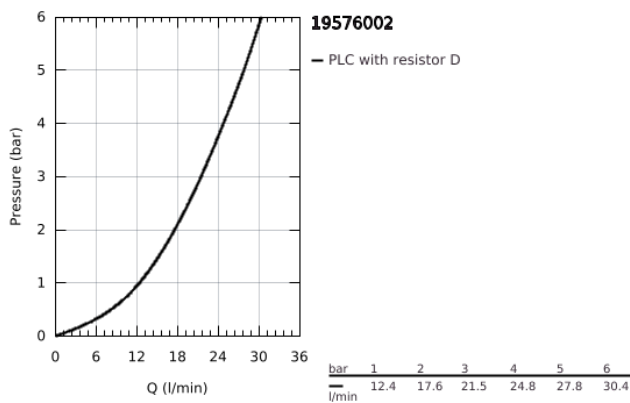

19 576 002 CONCETTO FOUR-HOLE SINGLE-LEVER BATH COMBINATION

PRODUCT DESCRIPTION

- Colour: chrome
- GROHE SilkMove 46 mm ceramic cartridge
- GROHE LongLife finish
- consisting of:
 - pre-assembled spout fixing
 - single lever mixer operating element
 - bath inlet with mousseur
 - diverter bath/shower
- Euphoria Cosmopolitan hand shower 6.6 l/min
- metal shower hose 2000 mm (always chrome for any colour of the set)
- flexible connection hoses
- connection for shower hose
- protected against backflow
- can be used with baseframe 29 037 000 (please order separately)
- min. recommended pressure 1.0 bar

19 576 002 CONCETTO FOUR-HOLE SINGLE-LEVER BATH COMBINATION

SPARE PARTS

- 1: Lever (Spare part-nr. 46723000)
 - 2: Cap (Spare part-nr. 46727000)
 - 3: Cartridge (Spare part-nr. 46048000)
 - 4: Connecting hose (Spare part-nr. 07227000)
 - 5: Dirt strainer (Spare part-nr. 0700200M)
 - 6: Cone nut (Spare part-nr. 08864000)
 - 7: Compression spring (Spare part-nr. 00869000)
 - 8: Diverter knob (Spare part-nr. 46721000)
 - 9: Diverter (Spare part-nr. 45443000)
 - 9.1: O-Ring Ø6 x Ø2 (Spare part-nr. 0128300M)
 - 9.2: Sealing washer (Spare part-nr. 0120500M)
 - 10: Repl.kit f.shank fastening 3/4" (Spare part-nr. 45444000)
 - 11: Non-return valve (Spare part-nr. 08565000)
 - 12: Connecting hose (Spare part-nr. 07300000)
 - 13: Flow straightener (Spare part-nr. 46724000)
 - 14: Connecting hose (Spare part-nr. 48018000)
 - 15: Connecting hose (Spare part-nr. 48017000)
 - 16: Metal shower hose (Spare part-nr. 28146000)
 - 17: Temperature limiter (Spare part-nr. 46375000)*
 - 18: Socket spanner (Spare part-nr. 19332000)*
- * Optional accessories