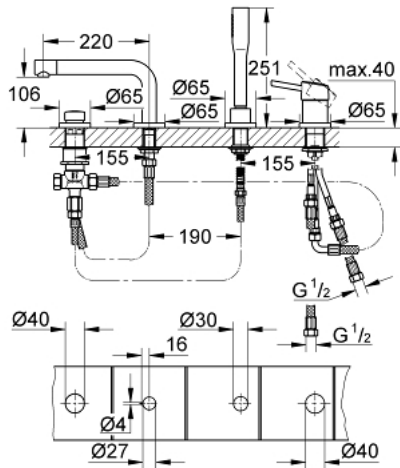

19 576 002 CONCETTO FOUR-HOLE SINGLE-LEVER BATH COMBINATION

PRODUCT DESCRIPTION

- Colour: chrome
- GROHE SilkMove 46 mm ceramic cartridge
- GROHE LongLife finish
- consisting of:
 - pre-assembled spout fixing
 - single lever mixer operating element
 - bath inlet with mousseur
 - diverter bath/shower
- Euphoria Cosmopolitan hand shower 6.6 l/min
- metal shower hose 2000 mm (always chrome for any colour of the set)
- flexible connection hoses
- connection for shower hose
- protected against backflow
- can be used with baseframe 29 037 000 (please order separately)
- min. recommended pressure 1.0 bar

19 576 002 CONCETTO FOUR-HOLE SINGLE-LEVER BATH COMBINATION

SPARE PARTS

- 1: Lever (Spare part-nr. 46723000)
 - 2: Cap (Spare part-nr. 46727000)
 - 3: Cartridge (Spare part-nr. 46048000)
 - 4: Connecting hose (Spare part-nr. 07227000)
 - 5: Dirt strainer (Spare part-nr. 0700200M)
 - 6: Cone nut (Spare part-nr. 08864000)
 - 7: Compression spring (Spare part-nr. 00869000)
 - 8: Diverter knob (Spare part-nr. 46721000)
 - 9: Diverter (Spare part-nr. 45443000)
 - 9.1: O-Ring Ø6 x Ø2 (Spare part-nr. 0128300M)
 - 9.2: Sealing washer (Spare part-nr. 0120500M)
 - 10: Repl.kit f.shank fastening 3/4" (Spare part-nr. 45444000)
 - 11: Non-return valve (Spare part-nr. 08565000)
 - 12: Connecting hose (Spare part-nr. 07300000)
 - 13: Flow straightener (Spare part-nr. 46724000)
 - 14: Connecting hose (Spare part-nr. 48018000)
 - 15: Connecting hose (Spare part-nr. 48017000)
 - 16: Metal shower hose (Spare part-nr. 28146000)
 - 17: Temperature limiter (Spare part-nr. 46375000)*
 - 18: Socket spanner (Spare part-nr. 19332000)*
- * Optional accessories