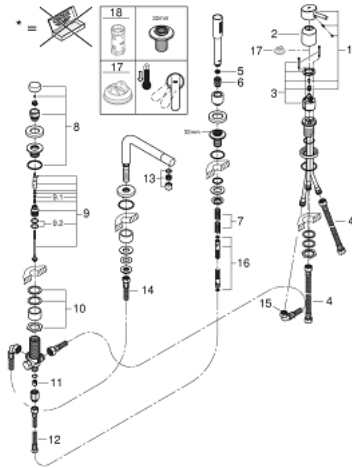

19 576 002 CONCETTO FOUR-HOLE SINGLE-LEVER BATH COMBINATION

PRODUCT DESCRIPTION

- Colour: chrome
- GROHE SilkMove 46 mm ceramic cartridge
- GROHE LongLife finish
- consisting of:
 - pre-assembled spout fixing
 - single lever mixer operating element
 - bath inlet with mousseur
 - diverter bath/shower
- Euphoria Cosmopolitan hand shower 6.6 l/min
- metal shower hose 2000 mm (always chrome for any colour of the set)
- flexible connection hoses
- connection for shower hose
- protected against backflow
- can be used with baseframe 29 037 000 (please order separately)
- min. recommended pressure 1.0 bar

19 576 002 CONCETTO FOUR-HOLE SINGLE-LEVER BATH COMBINATION

SPARE PARTS

- 1: Lever (Spare part-nr. 46723000)
 - 2: Cap (Spare part-nr. 46727000)
 - 3: Cartridge (Spare part-nr. 46048000)
 - 4: Connecting hose (Spare part-nr. 07227000)
 - 5: Dirt strainer (Spare part-nr. 0700200M)
 - 6: Cone nut (Spare part-nr. 08864000)
 - 7: Compression spring (Spare part-nr. 00869000)
 - 8: Diverter knob (Spare part-nr. 46721000)
 - 9: Diverter (Spare part-nr. 45443000)
 - 9.1: O-Ring Ø6 x Ø2 (Spare part-nr. 0128300M)
 - 9.2: Sealing washer (Spare part-nr. 0120500M)
 - 10: Repl.kit f.shank fastening 3/4" (Spare part-nr. 45444000)
 - 11: Non-return valve (Spare part-nr. 08565000)
 - 12: Connecting hose (Spare part-nr. 07300000)
 - 13: Flow straightener (Spare part-nr. 46724000)
 - 14: Connecting hose (Spare part-nr. 48018000)
 - 15: Connecting hose (Spare part-nr. 48017000)
 - 16: Metal shower hose (Spare part-nr. 28146000)
 - 17: Temperature limiter (Spare part-nr. 46375000)*
 - 18: Socket spanner (Spare part-nr. 19332000)*
- * Optional accessories