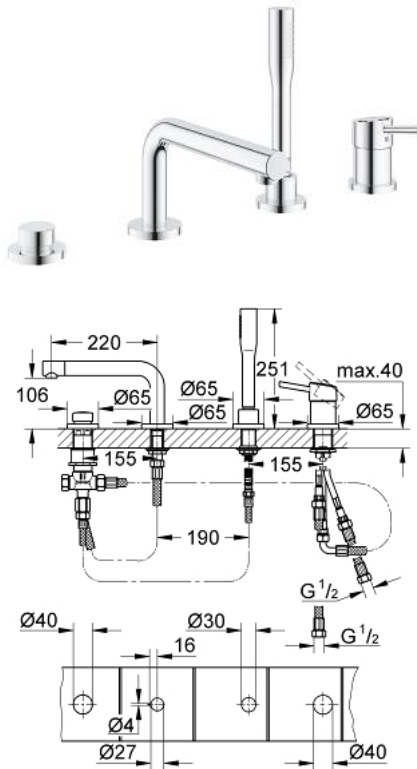

19 576 002 CONCETTO FOUR-HOLE SINGLE-LEVER BATH COMBINATION

PRODUCT DESCRIPTION

- Tyc: Chrome
- GROHE SilkMove 46 mm ceramic cartridge
- GROHE LongLife finish
- consisting of:
 - pre-assembled spout fixing
 - single lever mixer operating element
 - bath inlet with mousseur
 - diverter bath/shower
 - Euphoria Cosmopolitan hand shower 6.6 l/min
 - metal shower hose 2000 mm (always chrome for any colour of the set)
 - flexible connection hoses
 - connection for shower hose
 - protected against backflow
 - can be used with baseframe 29 037 000 (please order separately)
 - min. recommended pressure 1.0 bar

19 576 002 CONCETTO FOUR-HOLE SINGLE-LEVER BATH COMBINATION

SPARE PARTS

- 1: Lever (Spare part-nr. 46723000)
 - 2: Cap (Spare part-nr. 46727000)
 - 3: Cartridge (Spare part-nr. 46048000)
 - 4: Connecting hose (Spare part-nr. 07227000)
 - 5: Dirt strainer (Spare part-nr. 0700200M)
 - 6: Cone nut (Spare part-nr. 08864000)
 - 7: Compression spring (Spare part-nr. 00869000)
 - 8: Diverter knob (Spare part-nr. 46721000)
 - 9: Diverter (Spare part-nr. 45443000)
 - 9.1: Sealing washer $\varnothing 6 \times \varnothing 2$ (Spare part-nr. 0128300M)
 - 9.2: Sealing washer (Spare part-nr. 0120500M)
 - 10: Replacement kit for shank fastening (Spare part-nr. 45444000)
 - 11: Non-return valve (Spare part-nr. 08565000)
 - 12: Connecting hose (Spare part-nr. 07300000)
 - 13: Flow straightener (Spare part-nr. 46724000)
 - 14: Connecting hose (Spare part-nr. 48018000)
 - 15: Connecting hose (Spare part-nr. 48017000)
 - 16: Metal shower hose (Spare part-nr. 28146000)
 - 17: Temperature limiter (Spare part-nr. 46375000)*
 - 18: Socket spanner (Spare part-nr. 19332000)*
- * Optional accessories