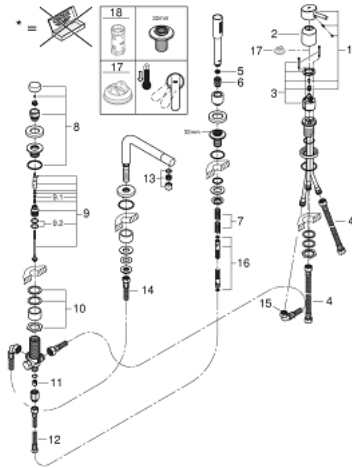

19 576 002 CONCETTO FOUR-HOLE SINGLE-LEVER BATH COMBINATION

PRODUCT DESCRIPTION

- Tyc: Chrome
- GROHE SilkMove 46 mm ceramic cartridge
- GROHE LongLife finish
- consisting of:
 - pre-assembled spout fixing
 - single lever mixer operating element
 - bath inlet with mousseur
 - diverter bath/shower
 - Euphoria Cosmopolitan hand shower 6.6 l/min
 - metal shower hose 2000 mm (always chrome for any colour of the set)
 - flexible connection hoses
 - connection for shower hose
 - protected against backflow
 - can be used with baseframe 29 037 000 (please order separately)
 - min. recommended pressure 1.0 bar

19 576 002 CONCETTO FOUR-HOLE SINGLE-LEVER BATH COMBINATION

SPARE PARTS

- 1: Lever (Spare part-nr. 46723000)
 - 2: Cap (Spare part-nr. 46727000)
 - 3: Cartridge (Spare part-nr. 46048000)
 - 4: Connecting hose (Spare part-nr. 07227000)
 - 5: Dirt strainer (Spare part-nr. 0700200M)
 - 6: Cone nut (Spare part-nr. 08864000)
 - 7: Compression spring (Spare part-nr. 00869000)
 - 8: Diverter knob (Spare part-nr. 46721000)
 - 9: Diverter (Spare part-nr. 45443000)
 - 9.1: Sealing washer $\varnothing 6 \times \varnothing 2$ (Spare part-nr. 0128300M)
 - 9.2: Sealing washer (Spare part-nr. 0120500M)
 - 10: Replacement kit for shank fastening (Spare part-nr. 45444000)
 - 11: Non-return valve (Spare part-nr. 08565000)
 - 12: Connecting hose (Spare part-nr. 07300000)
 - 13: Flow straightener (Spare part-nr. 46724000)
 - 14: Connecting hose (Spare part-nr. 48018000)
 - 15: Connecting hose (Spare part-nr. 48017000)
 - 16: Metal shower hose (Spare part-nr. 28146000)
 - 17: Temperature limiter (Spare part-nr. 46375000)*
 - 18: Socket spanner (Spare part-nr. 19332000)*
- * Optional accessories