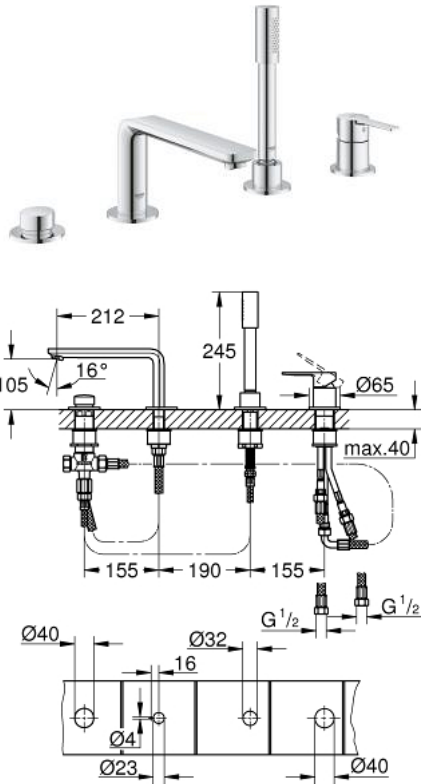

19 577 001 LINEARE FOUR-HOLE SINGLE-LEVER BATH COMBINATION

PRODUCT DESCRIPTION

- Colour: chrome
- GROHE SilkMove 35 mm ceramic cartridge
- with temperature limiter
- GROHE LongLife finish
- consisting of:
 - pre-assembled spout fixing
 - single lever mixer operating element
 - metal lever
 - bath inlet with mousseur
 - diverter bath/shower
 - metal stick hand shower
 - metal shower hose 2000 mm (always chrome for any colour of the set)
 - flexible connection hoses
 - connection for shower hose
 - protected against backflow
 - for use with 29 037 000
 - min. recommended pressure 1.0 bar

19 577 001 LINEARE FOUR-HOLE SINGLE-LEVER BATH COMBINATION

SPARE PARTS

- 1: Lever (Spare part-nr. 46983000)
 - 2: Cartridge (Spare part-nr. 46374000)
 - 3: Connecting hose (Spare part-nr. 07227000)
 - 4: Dirt strainer (Spare part-nr. 0700200M)
 - 5: Cone nut (Spare part-nr. 08864000)
 - 6: Compression spring (Spare part-nr. 00869000)
 - 7: Diverter knob (Spare part-nr. 46721000)
 - 8: Diverter (Spare part-nr. 45443000)
 - 8.1: O-Ring $\varnothing 6 \times \varnothing 2$ (Spare part-nr. 0128300M)
 - 8.2: Sealing washer (Spare part-nr. 0120500M)
 - 9: Repl.kit f.shank fastening 3/4" (Spare part-nr. 45444000)
 - 10: Non-return valve (Spare part-nr. 08565000)
 - 11: Connecting hose (Spare part-nr. 07300000)
 - 12: Connecting hose (Spare part-nr. 48018000)
 - 13: Mousseur (Spare part-nr. 13941000)
 - 14: Metal shower hose (Spare part-nr. 28146000)
 - 15: Socket spanner (Spare part-nr. 19332000)*
- * Optional accessories