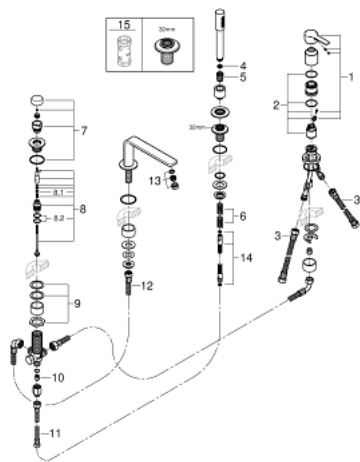

19 577 001 LINEARE FOUR-HOLE SINGLE-LEVER BATH COMBINATION

PRODUCT DESCRIPTION

- Colour: chrome
- GROHE SilkMove 35 mm ceramic cartridge
- with temperature limiter
- GROHE LongLife finish
- consisting of:
 - pre-assembled spout fixing
 - single lever mixer operating element
 - metal lever
 - bath inlet with mousseur
 - diverter bath/shower
 - metal stick hand shower
 - metal shower hose 2000 mm (always chrome for any colour of the set)
 - flexible connection hoses
 - connection for shower hose
 - protected against backflow
 - for use with 29 037 000
 - min. recommended pressure 1.0 bar

19 577 001 LINEARE FOUR-HOLE SINGLE-LEVER BATH COMBINATION

SPARE PARTS

- 1: Lever (Spare part-nr. 46983000)
 - 2: Cartridge (Spare part-nr. 46374000)
 - 3: Connecting hose (Spare part-nr. 07227000)
 - 4: Dirt strainer (Spare part-nr. 0700200M)
 - 5: Cone nut (Spare part-nr. 08864000)
 - 6: Compression spring (Spare part-nr. 00869000)
 - 7: Diverter knob (Spare part-nr. 46721000)
 - 8: Diverter (Spare part-nr. 45443000)
 - 8.1: O-Ring $\varnothing 6 \times \varnothing 2$ (Spare part-nr. 0128300M)
 - 8.2: Sealing washer (Spare part-nr. 0120500M)
 - 9: Repl.kit f.shank fastening 3/4" (Spare part-nr. 45444000)
 - 10: Non-return valve (Spare part-nr. 08565000)
 - 11: Connecting hose (Spare part-nr. 07300000)
 - 12: Connecting hose (Spare part-nr. 48018000)
 - 13: Mousseur (Spare part-nr. 13941000)
 - 14: Metal shower hose (Spare part-nr. 28146000)
 - 15: Socket spanner (Spare part-nr. 19332000)*
- * Optional accessories