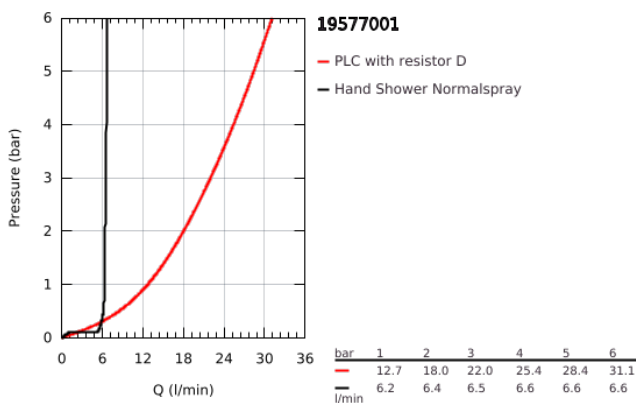

19 577 001 LINEARE FOUR-HOLE SINGLE-LEVER BATH COMBINATION

PRODUCT DESCRIPTION

- Colour: chrome
- GROHE SilkMove 35 mm ceramic cartridge
- with temperature limiter
- GROHE LongLife finish
- consisting of:
 - pre-assembled spout fixing
 - single lever mixer operating element
 - metal lever
 - bath inlet with mousseur
 - diverter bath/shower
 - metal stick hand shower
 - metal shower hose 2000 mm (always chrome for any colour of the set)
 - flexible connection hoses
 - connection for shower hose
 - protected against backflow
 - for use with 29 037 000
 - min. recommended pressure 1.0 bar

19 577 001 LINEARE FOUR-HOLE SINGLE-LEVER BATH COMBINATION

SPARE PARTS

- 1: Lever (Spare part-nr. 46983000)
 - 2: Cartridge (Spare part-nr. 46374000)
 - 3: Connecting hose (Spare part-nr. 07227000)
 - 4: Dirt strainer (Spare part-nr. 0700200M)
 - 5: Cone nut (Spare part-nr. 08864000)
 - 6: Compression spring (Spare part-nr. 00869000)
 - 7: Diverter knob (Spare part-nr. 46721000)
 - 8: Diverter (Spare part-nr. 45443000)
 - 8.1: O-Ring $\varnothing 6 \times \varnothing 2$ (Spare part-nr. 0128300M)
 - 8.2: Sealing washer (Spare part-nr. 0120500M)
 - 9: Repl.kit f.shank fastening 3/4" (Spare part-nr. 45444000)
 - 10: Non-return valve (Spare part-nr. 08565000)
 - 11: Connecting hose (Spare part-nr. 07300000)
 - 12: Connecting hose (Spare part-nr. 48018000)
 - 13: Mousseur (Spare part-nr. 13941000)
 - 14: Metal shower hose (Spare part-nr. 28146000)
 - 15: Socket spanner (Spare part-nr. 19332000)*
- * Optional accessories