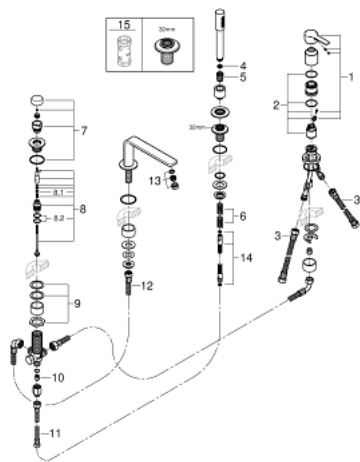

19 577 001 LINEARE FOUR-HOLE SINGLE-LEVER BATH COMBINATION

PRODUCT DESCRIPTION

- Tyc: Chrome
- GROHE SilkMove 35 mm ceramic cartridge
- with temperature limiter
- GROHE LongLife finish
- consisting of:
- pre-assembled spout fixing
- single lever mixer operating element
- metal lever
- bath inlet with mousseur
- diverter bath/shower
- metal stick hand shower
- metal shower hose 2000 mm (always chrome for any colour of the set)
- flexible connection hoses
- connection for shower hose
- protected against backflow
- for use with 29 037 000
- min. recommended pressure 1.0 bar

19 577 001 LINEARE FOUR-HOLE SINGLE-LEVER BATH COMBINATION

SPARE PARTS

- 1: Lever (Spare part-nr. 46983000)
 - 2: Cartridge (Spare part-nr. 46374000)
 - 3: Connecting hose (Spare part-nr. 07227000)
 - 4: Dirt strainer (Spare part-nr. 0700200M)
 - 5: Cone nut (Spare part-nr. 08864000)
 - 6: Compression spring (Spare part-nr. 00869000)
 - 7: Diverter knob (Spare part-nr. 46721000)
 - 8: Diverter (Spare part-nr. 45443000)
 - 8.1: Sealing washer $\varnothing 6 \times \varnothing 2$ (Spare part-nr. 0128300M)
 - 8.2: Sealing washer (Spare part-nr. 0120500M)
 - 9: Replacement kit for shank fastening (Spare part-nr. 45444000)
 - 10: Non-return valve (Spare part-nr. 08565000)
 - 11: Connecting hose (Spare part-nr. 07300000)
 - 12: Connecting hose (Spare part-nr. 48018000)
 - 13: Mousseur (Spare part-nr. 13941000)
 - 14: Metal shower hose (Spare part-nr. 28146000)
 - 15: Socket spanner (Spare part-nr. 19332000)*
- * Optional accessories