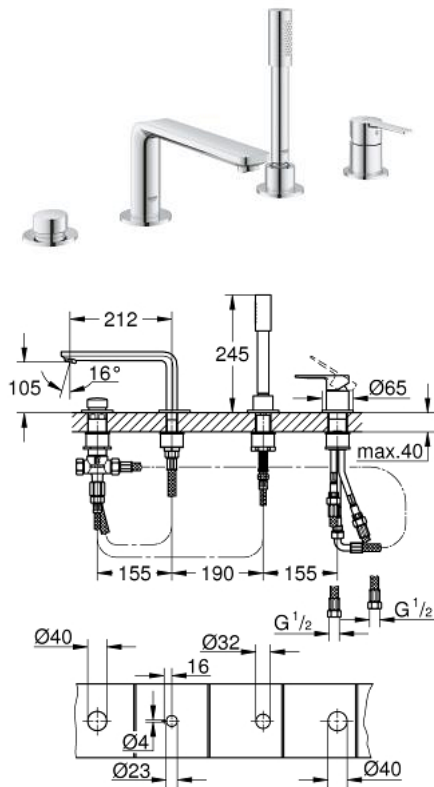

19 577 001 LINEARE FOUR-HOLE SINGLE-LEVER BATH COMBINATION

PRODUCT DESCRIPTION

- Tyc: Chrome
- GROHE SilkMove 35 mm ceramic cartridge
- with temperature limiter
- GROHE LongLife finish
- consisting of:
- pre-assembled spout fixing
- single lever mixer operating element
- metal lever
- bath inlet with mousseur
- diverter bath/shower
- metal stick hand shower
- metal shower hose 2000 mm (always chrome for any colour of the set)
- flexible connection hoses
- connection for shower hose
- protected against backflow
- for use with 29 037 000
- min. recommended pressure 1.0 bar

19 577 001 LINEARE FOUR-HOLE SINGLE-LEVER BATH COMBINATION

SPARE PARTS

- 1: Lever (Spare part-nr. 46983000)
 - 2: Cartridge (Spare part-nr. 46374000)
 - 3: Connecting hose (Spare part-nr. 07227000)
 - 4: Dirt strainer (Spare part-nr. 0700200M)
 - 5: Cone nut (Spare part-nr. 08864000)
 - 6: Compression spring (Spare part-nr. 00869000)
 - 7: Diverter knob (Spare part-nr. 46721000)
 - 8: Diverter (Spare part-nr. 45443000)
 - 8.1: Sealing washer $\varnothing 6 \times \varnothing 2$ (Spare part-nr. 0128300M)
 - 8.2: Sealing washer (Spare part-nr. 0120500M)
 - 9: Replacement kit for shank fastening (Spare part-nr. 45444000)
 - 10: Non-return valve (Spare part-nr. 08565000)
 - 11: Connecting hose (Spare part-nr. 07300000)
 - 12: Connecting hose (Spare part-nr. 48018000)
 - 13: Mousseur (Spare part-nr. 13941000)
 - 14: Metal shower hose (Spare part-nr. 28146000)
 - 15: Socket spanner (Spare part-nr. 19332000)*
- * Optional accessories