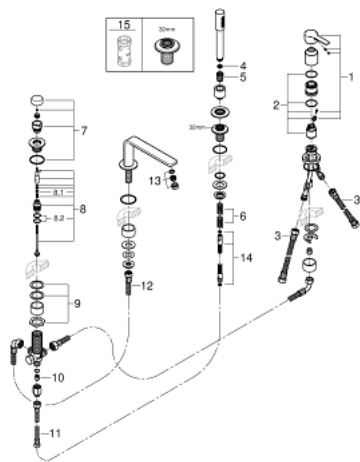

## 19 577 AL1 LINEARE FOUR-HOLE SINGLE-LEVER BATH COMBINATION

### PRODUCT DESCRIPTION

- Colour: brushed hard graphite
- GROHE SilkMove 35 mm ceramic cartridge
- with temperature limiter
- GROHE LongLife finish
- consisting of:
  - pre-assembled spout fixing
  - single lever mixer operating element
  - metal lever
  - bath inlet with mousseur
  - diverter bath/shower
  - metal stick hand shower
  - metal shower hose 2000 mm (always chrome for any colour of the set)
  - flexible connection hoses
  - connection for shower hose
  - protected against backflow
  - for use with 29 037 000
  - min. recommended pressure 1.0 bar

### SPARE PARTS

- 1: Lever (Spare part-nr. 46983AL0)
  - 2: Cartridge (Spare part-nr. 46374000)
  - 3: Connecting hose (Spare part-nr. 07227000)
  - 4: Dirt strainer (Spare part-nr. 0700200M)
  - 5: Cone nut (Spare part-nr. 08864AL0)
  - 6: Compression spring (Spare part-nr. 00869000)
  - 7: Diverter knob (Spare part-nr. 46721AL0)
  - 8: Diverter (Spare part-nr. 45443000)
  - 8.1: O-Ring  $\varnothing 6 \times \varnothing 2$  (Spare part-nr. 0128300M)
  - 8.2: Sealing washer (Spare part-nr. 0120500M)
  - 9: Repl.kit f.shank fastening 3/4" (Spare part-nr. 45444000)
  - 10: Non-return valve (Spare part-nr. 08565000)
  - 11: Connecting hose (Spare part-nr. 07300000)
  - 12: Connecting hose (Spare part-nr. 48018000)
  - 13: Mousseur (Spare part-nr. 13941AL0)
  - 14: Metal shower hose (Spare part-nr. 28146000)
  - 15: Socket spanner (Spare part-nr. 19332000)\*
- \* Optional accessories