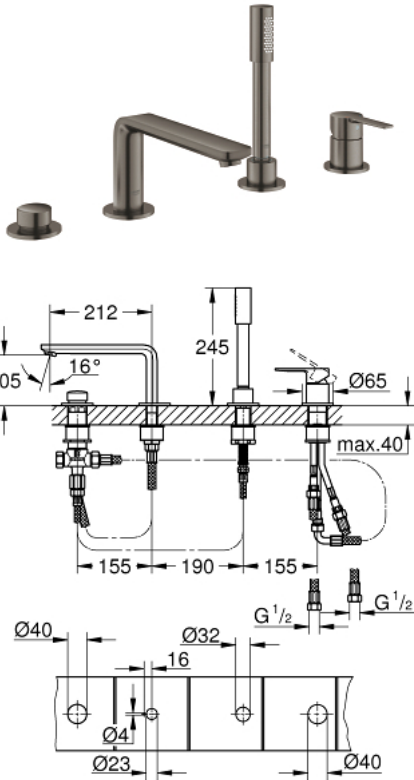

## 19 577 AL1 LINEARE FOUR-HOLE SINGLE-LEVER BATH COMBINATION

### PRODUCT DESCRIPTION

- Colour: brushed hard graphite
- GROHE SilkMove 35 mm ceramic cartridge
- with temperature limiter
- GROHE LongLife finish
- consisting of:
  - pre-assembled spout fixing
  - single lever mixer operating element
  - metal lever
  - bath inlet with mousseur
  - diverter bath/shower
  - metal stick hand shower
  - metal shower hose 2000 mm (always chrome for any colour of the set)
  - flexible connection hoses
  - connection for shower hose
  - protected against backflow
  - for use with 29 037 000
  - min. recommended pressure 1.0 bar

### SPARE PARTS

- 1: Lever (Spare part-nr. 46983AL0)
  - 2: Cartridge (Spare part-nr. 46374000)
  - 3: Connecting hose (Spare part-nr. 07227000)
  - 4: Dirt strainer (Spare part-nr. 0700200M)
  - 5: Cone nut (Spare part-nr. 08864AL0)
  - 6: Compression spring (Spare part-nr. 00869000)
  - 7: Diverter knob (Spare part-nr. 46721AL0)
  - 8: Diverter (Spare part-nr. 45443000)
  - 8.1: O-Ring  $\varnothing 6 \times \varnothing 2$  (Spare part-nr. 0128300M)
  - 8.2: Sealing washer (Spare part-nr. 0120500M)
  - 9: Repl.kit f.shank fastening 3/4" (Spare part-nr. 45444000)
  - 10: Non-return valve (Spare part-nr. 08565000)
  - 11: Connecting hose (Spare part-nr. 07300000)
  - 12: Connecting hose (Spare part-nr. 48018000)
  - 13: Mousseur (Spare part-nr. 13941AL0)
  - 14: Metal shower hose (Spare part-nr. 28146000)
  - 15: Socket spanner (Spare part-nr. 19332000)\*
- \* Optional accessories