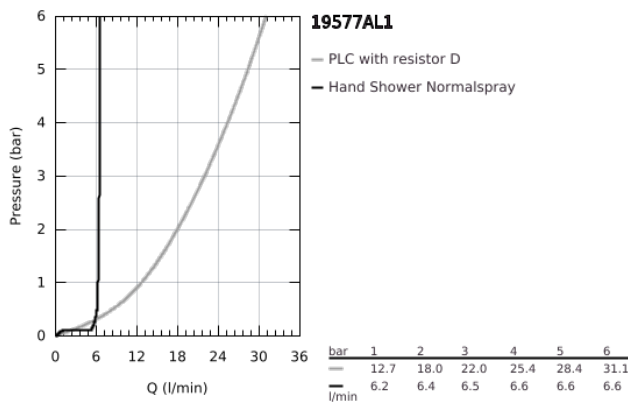

## 19 577 AL1 LINEARE FOUR-HOLE SINGLE-LEVER BATH COMBINATION

### PRODUCT DESCRIPTION

- Colour: brushed hard graphite
- GROHE SilkMove 35 mm ceramic cartridge
- with temperature limiter
- GROHE LongLife finish
- consisting of:
  - pre-assembled spout fixing
  - single lever mixer operating element
  - metal lever
  - bath inlet with mousseur
  - diverter bath/shower
  - metal stick hand shower
  - metal shower hose 2000 mm (always chrome for any colour of the set)
  - flexible connection hoses
  - connection for shower hose
  - protected against backflow
  - for use with 29 037 000
  - min. recommended pressure 1.0 bar