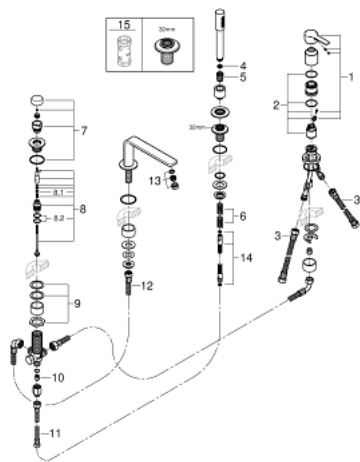

19 577 AL1 LINEARE FOUR-HOLE SINGLE-LEVER BATH COMBINATION

PRODUCT DESCRIPTION

- Tyc: brushed hard graphite
- GROHE SilkMove 35 mm ceramic cartridge
- with temperature limiter
- GROHE LongLife finish
- consisting of:
 - pre-assembled spout fixing
 - single lever mixer operating element
 - metal lever
 - bath inlet with mousseur
 - diverter bath/shower
 - metal stick hand shower
 - metal shower hose 2000 mm (always chrome for any colour of the set)
 - flexible connection hoses
 - connection for shower hose
 - protected against backflow
 - for use with 29 037 000
 - min. recommended pressure 1.0 bar

19 577 AL1 LINEARE FOUR-HOLE SINGLE-LEVER BATH COMBINATION

SPARE PARTS

- 1: Lever (Spare part-nr. 46983AL0)
 - 2: Cartridge (Spare part-nr. 46374000)
 - 3: Connecting hose (Spare part-nr. 07227000)
 - 4: Dirt strainer (Spare part-nr. 0700200M)
 - 5: Cone nut (Spare part-nr. 08864AL0)
 - 6: Compression spring (Spare part-nr. 00869000)
 - 7: Diverter knob (Spare part-nr. 46721AL0)
 - 8: Diverter (Spare part-nr. 45443000)
 - 8.1: Sealing washer $\varnothing 6 \times \varnothing 2$ (Spare part-nr. 0128300M)
 - 8.2: Sealing washer (Spare part-nr. 0120500M)
 - 9: Replacement kit for shank fastening (Spare part-nr. 45444000)
 - 10: Non-return valve (Spare part-nr. 08565000)
 - 11: Connecting hose (Spare part-nr. 07300000)
 - 12: Connecting hose (Spare part-nr. 48018000)
 - 13: Mousseur (Spare part-nr. 13941AL0)
 - 14: Metal shower hose (Spare part-nr. 28146000)
 - 15: Socket spanner (Spare part-nr. 19332000)*
- * Optional accessories