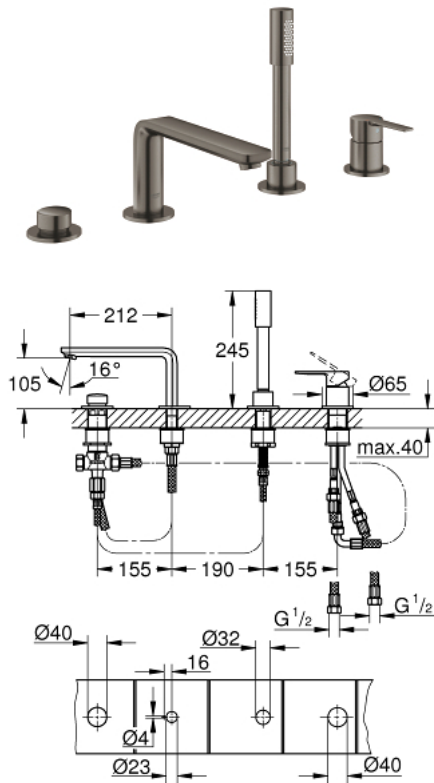

19 577 AL1 LINEARE FOUR-HOLE SINGLE-LEVER BATH COMBINATION

PRODUCT DESCRIPTION

- Tyc: brushed hard graphite
- GROHE SilkMove 35 mm ceramic cartridge
- with temperature limiter
- GROHE LongLife finish
- consisting of:
 - pre-assembled spout fixing
 - single lever mixer operating element
 - metal lever
 - bath inlet with mousseur
 - diverter bath/shower
 - metal stick hand shower
 - metal shower hose 2000 mm (always chrome for any colour of the set)
 - flexible connection hoses
 - connection for shower hose
 - protected against backflow
 - for use with 29 037 000
 - min. recommended pressure 1.0 bar

19 577 AL1 LINEARE FOUR-HOLE SINGLE-LEVER BATH COMBINATION

SPARE PARTS

- 1: Lever (Spare part-nr. 46983AL0)
 - 2: Cartridge (Spare part-nr. 46374000)
 - 3: Connecting hose (Spare part-nr. 07227000)
 - 4: Dirt strainer (Spare part-nr. 0700200M)
 - 5: Cone nut (Spare part-nr. 08864AL0)
 - 6: Compression spring (Spare part-nr. 00869000)
 - 7: Diverter knob (Spare part-nr. 46721AL0)
 - 8: Diverter (Spare part-nr. 45443000)
 - 8.1: Sealing washer $\varnothing 6 \times \varnothing 2$ (Spare part-nr. 0128300M)
 - 8.2: Sealing washer (Spare part-nr. 0120500M)
 - 9: Replacement kit for shank fastening (Spare part-nr. 45444000)
 - 10: Non-return valve (Spare part-nr. 08565000)
 - 11: Connecting hose (Spare part-nr. 07300000)
 - 12: Connecting hose (Spare part-nr. 48018000)
 - 13: Mousseur (Spare part-nr. 13941AL0)
 - 14: Metal shower hose (Spare part-nr. 28146000)
 - 15: Socket spanner (Spare part-nr. 19332000)*
- * Optional accessories