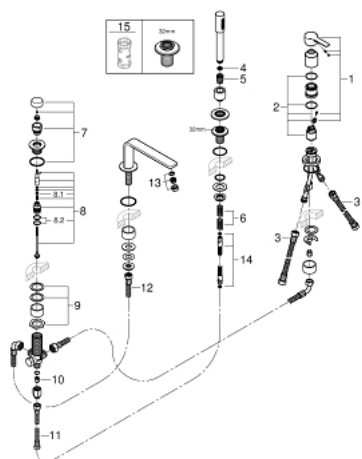

## 19 577 DC1 LINEARE FOUR-HOLE SINGLE-LEVER BATH COMBINATION

### PRODUCT DESCRIPTION

- Colour: supersteel
- GROHE SilkMove 35 mm ceramic cartridge
- with temperature limiter
- GROHE LongLife finish
- consisting of:
  - pre-assembled spout fixing
  - single lever mixer operating element
  - metal lever
  - bath inlet with mousseur
  - diverter bath/shower
  - metal stick hand shower
  - metal shower hose 2000 mm (always chrome for any colour of the set)
  - flexible connection hoses
  - connection for shower hose
  - protected against backflow
  - for use with 29 037 000
  - min. recommended pressure 1.0 bar

### SPARE PARTS

- 1: Lever (Spare part-nr. 46983DC0)
  - 2: Cartridge (Spare part-nr. 46374000)
  - 3: Connecting hose (Spare part-nr. 07227000)
  - 4: Dirt strainer (Spare part-nr. 0700200M)
  - 5: Cone nut (Spare part-nr. 08864DC0)
  - 6: Compression spring (Spare part-nr. 00869000)
  - 7: Diverter knob (Spare part-nr. 46721DC0)
  - 8: Diverter (Spare part-nr. 45443000)
  - 8.1: O-Ring  $\varnothing 6 \times \varnothing 2$  (Spare part-nr. 0128300M)
  - 8.2: Sealing washer (Spare part-nr. 0120500M)
  - 9: Repl.kit f.shank fastening 3/4" (Spare part-nr. 45444000)
  - 10: Non-return valve (Spare part-nr. 08565000)
  - 11: Connecting hose (Spare part-nr. 07300000)
  - 12: Connecting hose (Spare part-nr. 48018000)
  - 13: Mousseur (Spare part-nr. 13941DC0)
  - 14: Metal shower hose (Spare part-nr. 28146000)
  - 15: Socket spanner (Spare part-nr. 19332000)\*
- \* Optional accessories