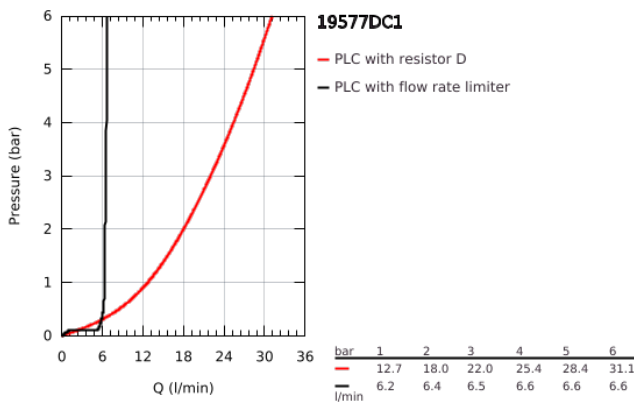

## 19 577 DC1 LINEARE FOUR-HOLE SINGLE-LEVER BATH COMBINATION

### PRODUCT DESCRIPTION

- Colour: supersteel
- GROHE SilkMove 35 mm ceramic cartridge
- with temperature limiter
- GROHE LongLife finish
- consisting of:
  - pre-assembled spout fixing
  - single lever mixer operating element
  - metal lever
  - bath inlet with mousseur
  - diverter bath/shower
  - metal stick hand shower
  - metal shower hose 2000 mm (always chrome for any colour of the set)
  - flexible connection hoses
  - connection for shower hose
  - protected against backflow
  - for use with 29 037 000
  - min. recommended pressure 1.0 bar