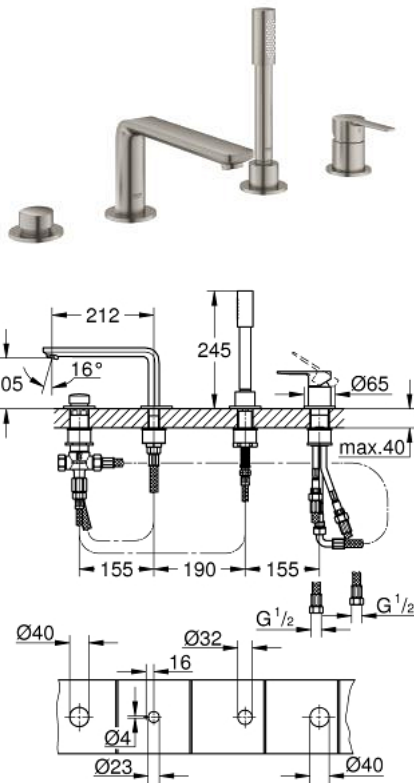

## 19 577 DC1 LINEARE FOUR-HOLE SINGLE-LEVER BATH COMBINATION

### PRODUCT DESCRIPTION

- Colour: supersteel
- GROHE SilkMove 35 mm ceramic cartridge
- with temperature limiter
- GROHE LongLife finish
- consisting of:
  - pre-assembled spout fixing
  - single lever mixer operating element
  - metal lever
  - bath inlet with mousseur
  - diverter bath/shower
  - metal stick hand shower
  - metal shower hose 2000 mm (always chrome for any colour of the set)
  - flexible connection hoses
  - connection for shower hose
  - protected against backflow
  - for use with 29 037 000
  - min. recommended pressure 1.0 bar

### SPARE PARTS

- 1: Lever (Spare part-nr. 46983DC0)
  - 2: Cartridge (Spare part-nr. 46374000)
  - 3: Connecting hose (Spare part-nr. 07227000)
  - 4: Dirt strainer (Spare part-nr. 0700200M)
  - 5: Cone nut (Spare part-nr. 08864DC0)
  - 6: Compression spring (Spare part-nr. 00869000)
  - 7: Diverter knob (Spare part-nr. 46721DC0)
  - 8: Diverter (Spare part-nr. 45443000)
  - 8.1: O-Ring  $\varnothing 6 \times \varnothing 2$  (Spare part-nr. 0128300M)
  - 8.2: Sealing washer (Spare part-nr. 0120500M)
  - 9: Repl.kit f.shank fastening 3/4" (Spare part-nr. 45444000)
  - 10: Non-return valve (Spare part-nr. 08565000)
  - 11: Connecting hose (Spare part-nr. 07300000)
  - 12: Connecting hose (Spare part-nr. 48018000)
  - 13: Mousseur (Spare part-nr. 13941DC0)
  - 14: Metal shower hose (Spare part-nr. 28146000)
  - 15: Socket spanner (Spare part-nr. 19332000)\*
- \* Optional accessories