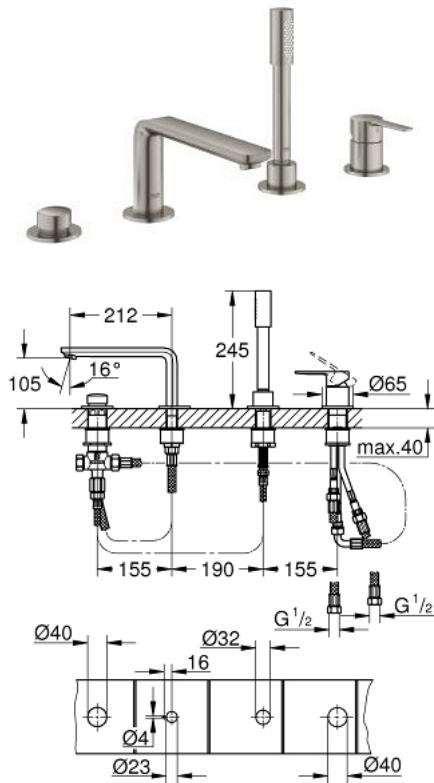

## 19 577 DC1 LINEARE FOUR-HOLE SINGLE-LEVER BATH COMBINATION

### PRODUCT DESCRIPTION

- Tyc: supersteel
- GROHE SilkMove 35 mm ceramic cartridge
- with temperature limiter
- GROHE LongLife finish
- consisting of:
  - pre-assembled spout fixing
  - single lever mixer operating element
  - metal lever
  - bath inlet with mousseur
  - diverter bath/shower
  - metal stick hand shower
  - metal shower hose 2000 mm (always chrome for any colour of the set)
  - flexible connection hoses
  - connection for shower hose
  - protected against backflow
  - for use with 29 037 000
  - min. recommended pressure 1.0 bar

### SPARE PARTS

- 1: Lever (Spare part-nr. 46983DC0)
  - 2: Cartridge (Spare part-nr. 46374000)
  - 3: Connecting hose (Spare part-nr. 07227000)
  - 4: Dirt strainer (Spare part-nr. 0700200M)
  - 5: Cone nut (Spare part-nr. 08864DC0)
  - 6: Compression spring (Spare part-nr. 00869000)
  - 7: Diverter knob (Spare part-nr. 46721DC0)
  - 8: Diverter (Spare part-nr. 45443000)
  - 8.1: Sealing washer  $\varnothing 6 \times \varnothing 2$  (Spare part-nr. 0128300M)
  - 8.2: Sealing washer (Spare part-nr. 0120500M)
  - 9: Replacement kit for shank fastening (Spare part-nr. 45444000)
  - 10: Non-return valve (Spare part-nr. 08565000)
  - 11: Connecting hose (Spare part-nr. 07300000)
  - 12: Connecting hose (Spare part-nr. 48018000)
  - 13: Mousseur (Spare part-nr. 13941DC0)
  - 14: Metal shower hose (Spare part-nr. 28146000)
  - 15: Socket spanner (Spare part-nr. 19332000)\*
- \* Optional accessories