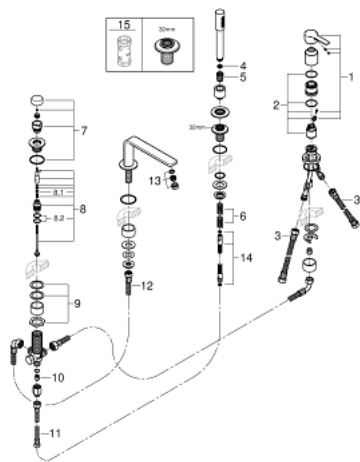

## 19 577 DC1 LINEARE FOUR-HOLE SINGLE-LEVER BATH COMBINATION

### PRODUCT DESCRIPTION

- Tyc: supersteel
- GROHE SilkMove 35 mm ceramic cartridge
- with temperature limiter
- GROHE LongLife finish
- consisting of:
  - pre-assembled spout fixing
  - single lever mixer operating element
  - metal lever
  - bath inlet with mousseur
  - diverter bath/shower
  - metal stick hand shower
  - metal shower hose 2000 mm (always chrome for any colour of the set)
  - flexible connection hoses
  - connection for shower hose
  - protected against backflow
  - for use with 29 037 000
  - min. recommended pressure 1.0 bar

### SPARE PARTS

- 1: Lever (Spare part-nr. 46983DC0)
  - 2: Cartridge (Spare part-nr. 46374000)
  - 3: Connecting hose (Spare part-nr. 07227000)
  - 4: Dirt strainer (Spare part-nr. 0700200M)
  - 5: Cone nut (Spare part-nr. 08864DC0)
  - 6: Compression spring (Spare part-nr. 00869000)
  - 7: Diverter knob (Spare part-nr. 46721DC0)
  - 8: Diverter (Spare part-nr. 45443000)
  - 8.1: Sealing washer  $\varnothing 6 \times \varnothing 2$  (Spare part-nr. 0128300M)
  - 8.2: Sealing washer (Spare part-nr. 0120500M)
  - 9: Replacement kit for shank fastening (Spare part-nr. 45444000)
  - 10: Non-return valve (Spare part-nr. 08565000)
  - 11: Connecting hose (Spare part-nr. 07300000)
  - 12: Connecting hose (Spare part-nr. 48018000)
  - 13: Mousseur (Spare part-nr. 13941DC0)
  - 14: Metal shower hose (Spare part-nr. 28146000)
  - 15: Socket spanner (Spare part-nr. 19332000)\*
- \* Optional accessories