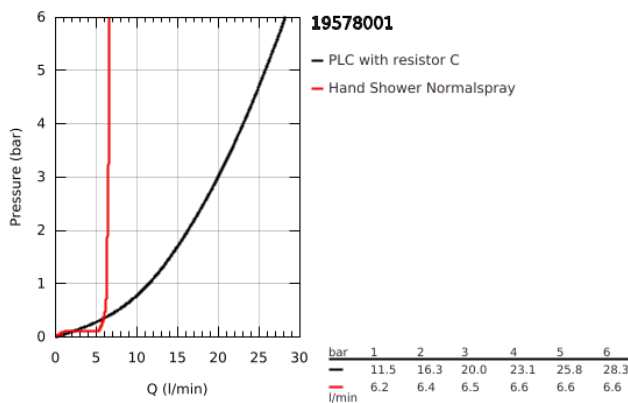

## 19 578 001 ESSENCE FOUR-HOLE SINGLE-LEVER BATH COMBINATION

### PRODUCT DESCRIPTION

- Colour: chrome
- GROHE SilkMove 35 mm ceramic cartridge
- with temperature limiter
- GROHE LongLife finish
- consisting of:
  - pre-assembled spout fixing
  - single lever mixer operating element
  - metal lever
  - bath inlet with mousseur
  - diverter bath/shower
  - metal stick hand shower
  - metal shower hose 2000 mm (always chrome for any colour of the set)
  - flexible connection hoses
  - connection for shower hose
  - protected against backflow
  - for use with 29 037 000
  - min. recommended pressure 1.0 bar