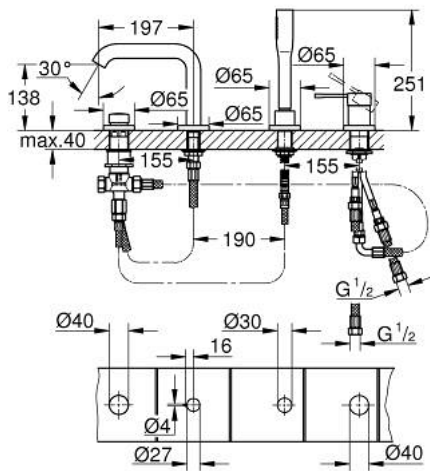

## 19 578 001 ESSENCE FOUR-HOLE SINGLE-LEVER BATH COMBINATION

### PRODUCT DESCRIPTION

- Colour: chrome
- GROHE SilkMove 35 mm ceramic cartridge
- with temperature limiter
- GROHE LongLife finish
- consisting of:
  - pre-assembled spout fixing
  - single lever mixer operating element
  - metal lever
  - bath inlet with mousseur
  - diverter bath/shower
  - metal stick hand shower
  - metal shower hose 2000 mm (always chrome for any colour of the set)
  - flexible connection hoses
  - connection for shower hose
  - protected against backflow
  - for use with 29 037 000
  - min. recommended pressure 1.0 bar

### SPARE PARTS

- 1: Lever (Spare part-nr. 46916000)
  - 2: Cartridge (Spare part-nr. 46374000)
  - 3: Connecting hose (Spare part-nr. 07227000)
  - 4: Dirt strainer (Spare part-nr. 0700200M)
  - 5: Cone nut (Spare part-nr. 08864000)
  - 6: Compression spring (Spare part-nr. 00869000)
  - 7: Diverter knob (Spare part-nr. 46721000)
  - 8: Diverter (Spare part-nr. 45443000)
  - 8.1: O-Ring  $\varnothing 6 \times \varnothing 2$  (Spare part-nr. 0128300M)
  - 8.2: Sealing washer (Spare part-nr. 0120500M)
  - 9: Repl.kit f.shank fastening 3/4" (Spare part-nr. 45444000)
  - 10: Non-return valve (Spare part-nr. 08565000)
  - 11: Connecting hose (Spare part-nr. 07300000)
  - 12: Connecting hose (Spare part-nr. 48018000)
  - 13: Mousseur (Spare part-nr. 13926000)
  - 14: Metal shower hose (Spare part-nr. 28146000)
  - 15: Socket spanner (Spare part-nr. 19332000)\*
- \* Optional accessories