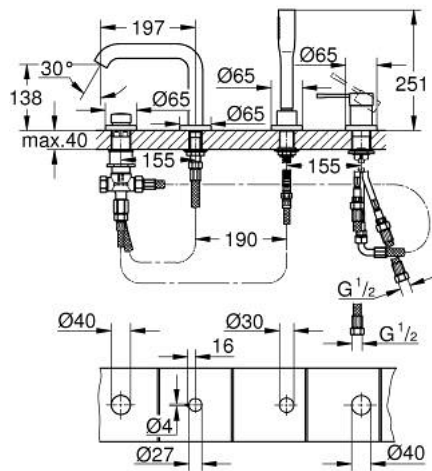

19 578 00A ESSENCE FOUR-HOLE SINGLE-LEVER BATH COMBINATION

PRODUCT DESCRIPTION

- Colour: chrome
- GROHE SilkMove 35 mm ceramic cartridge
- with temperature limiter
- GROHE LongLife finish
- consisting of:
 - pre-assembled spout fixing
 - single lever mixer operating element
 - metal lever
 - bath inlet with mousseur
 - diverter bath/shower
 - Euphoria Cosmopolitan hand shower (26 466), 6.6 l/min
 - metal shower hose 2000 mm (always chrome for any colour of the set)
 - flexible connection hoses
 - connection for shower hose
 - protected against backflow
 - for use with 29 037 000
 - min. recommended pressure 1.0 bar

19 578 00A ESSENCE FOUR-HOLE SINGLE-LEVER BATH COMBINATION

SPARE PARTS

- 1: Lever (Spare part-nr. 46916EN0)
 - 2: Cartridge (Spare part-nr. 46374000)
 - 3: Connecting hose (Spare part-nr. 07227000)
 - 4: Dirt strainer (Spare part-nr. 0700200M)
 - 5: Cone nut (Spare part-nr. 08864EN0)
 - 6: Compression spring (Spare part-nr. 00869000)
 - 7: Diverter knob (Spare part-nr. 46721EN0)
 - 8: Diverter (Spare part-nr. 45443000)
 - 8.1: O-Ring $\varnothing 6 \times \varnothing 2$ (Spare part-nr. 0128300M)
 - 8.2: Sealing washer (Spare part-nr. 0120500M)
 - 9: Repl.kit f.shank fastening 3/4" (Spare part-nr. 45444000)
 - 10: Non-return valve (Spare part-nr. 08565000)
 - 11: Connecting hose (Spare part-nr. 07300000)
 - 12: Connecting hose (Spare part-nr. 48018000)
 - 13: Mousseur (Spare part-nr. 13926000)
 - 14: Metal shower hose (Spare part-nr. 28146000)
 - 15: Socket spanner (Spare part-nr. 19332000)*
- * Optional accessories