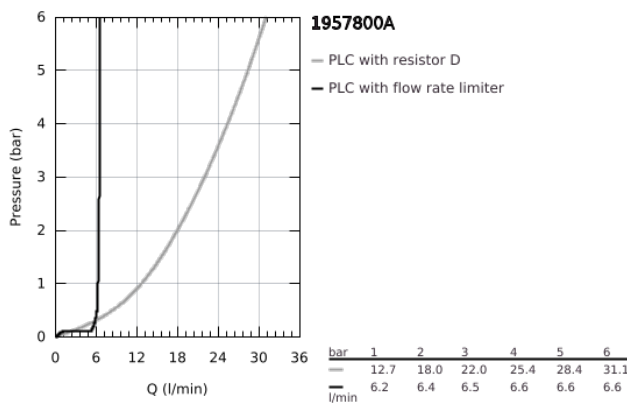

19 578 00A ESSENCE FOUR-HOLE SINGLE-LEVER BATH COMBINATION

PRODUCT DESCRIPTION

- Colour: chrome
- GROHE SilkMove 35 mm ceramic cartridge
- with temperature limiter
- GROHE LongLife finish
- consisting of:
 - pre-assembled spout fixing
 - single lever mixer operating element
 - metal lever
 - bath inlet with mousseur
 - diverter bath/shower
 - Euphoria Cosmopolitan hand shower (26 466), 6.6 l/min
 - metal shower hose 2000 mm (always chrome for any colour of the set)
 - flexible connection hoses
 - connection for shower hose
 - protected against backflow
 - for use with 29 037 000
 - min. recommended pressure 1.0 bar

19 578 00A ESSENCE FOUR-HOLE SINGLE-LEVER BATH COMBINATION

SPARE PARTS

- 1: Lever (Spare part-nr. 46916EN0)
 - 2: Cartridge (Spare part-nr. 46374000)
 - 3: Connecting hose (Spare part-nr. 07227000)
 - 4: Dirt strainer (Spare part-nr. 0700200M)
 - 5: Cone nut (Spare part-nr. 08864EN0)
 - 6: Compression spring (Spare part-nr. 00869000)
 - 7: Diverter knob (Spare part-nr. 46721EN0)
 - 8: Diverter (Spare part-nr. 45443000)
 - 8.1: O-Ring $\varnothing 6 \times \varnothing 2$ (Spare part-nr. 0128300M)
 - 8.2: Sealing washer (Spare part-nr. 0120500M)
 - 9: Repl.kit f.shank fastening 3/4" (Spare part-nr. 45444000)
 - 10: Non-return valve (Spare part-nr. 08565000)
 - 11: Connecting hose (Spare part-nr. 07300000)
 - 12: Connecting hose (Spare part-nr. 48018000)
 - 13: Mousseur (Spare part-nr. 13926000)
 - 14: Metal shower hose (Spare part-nr. 28146000)
 - 15: Socket spanner (Spare part-nr. 19332000)*
- * Optional accessories