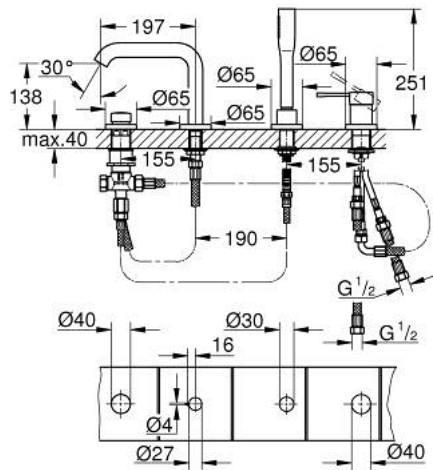

19 578 A01 ESSENCE FOUR-HOLE SINGLE-LEVER BATH COMBINATION

PRODUCT DESCRIPTION

- Colour: hard graphite
- GROHE SilkMove 35 mm ceramic cartridge
- with temperature limiter
- GROHE LongLife finish
- consisting of:
 - pre-assembled spout fixing
 - single lever mixer operating element
 - metal lever
 - bath inlet with mousseur
 - diverter bath/shower
 - metal stick hand shower
 - metal shower hose 2000 mm (always chrome for any colour of the set)
 - flexible connection hoses
 - connection for shower hose
 - protected against backflow
 - for use with 29 037 000
 - min. recommended pressure 1.0 bar