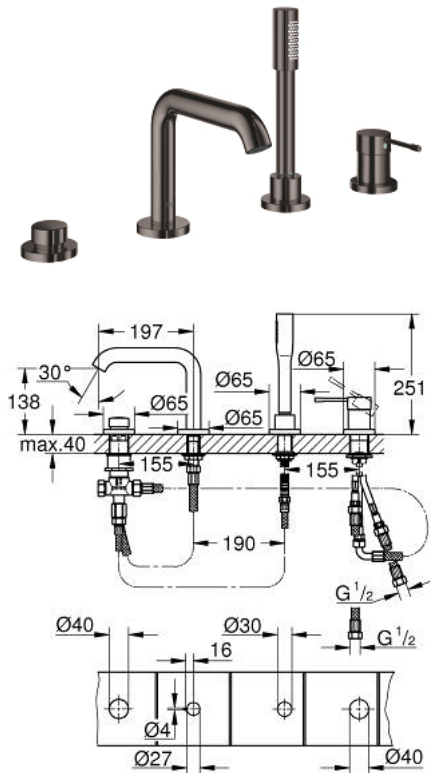

19 578 A01 ESSENCE FOUR-HOLE SINGLE-LEVER BATH COMBINATION

PRODUCT DESCRIPTION

- Tyc: hard graphite
- GROHE SilkMove 35 mm ceramic cartridge
- with temperature limiter
- GROHE LongLife finish
- consisting of:
- pre-assembled spout fixing
- single lever mixer operating element
- metal lever
- bath inlet with mousseur
- diverter bath/shower
- metal stick hand shower
- metal shower hose 2000 mm (always chrome for any colour of the set)
- flexible connection hoses
- connection for shower hose
- protected against backflow
- for use with 29 037 000
- min. recommended pressure 1.0 bar