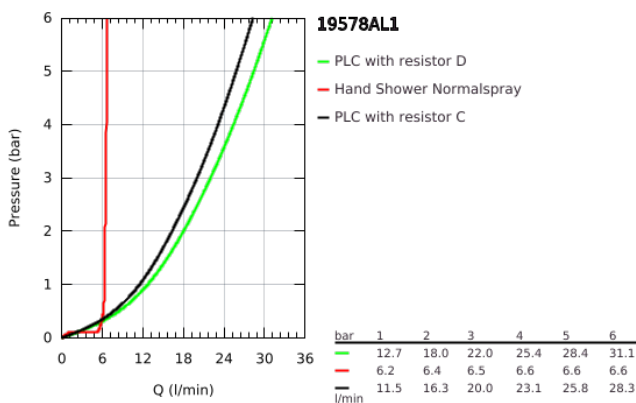

19 578 AL1 ESSENCE FOUR-HOLE SINGLE-LEVER BATH COMBINATION

PRODUCT DESCRIPTION

- Colour: brushed hard graphite
- GROHE SilkMove 35 mm ceramic cartridge
- with temperature limiter
- GROHE LongLife finish
- consisting of:
 - pre-assembled spout fixing
 - single lever mixer operating element
 - metal lever
 - bath inlet with mousseur
 - diverter bath/shower
 - metal stick hand shower
 - metal shower hose 2000 mm (always chrome for any colour of the set)
 - flexible connection hoses
 - connection for shower hose
 - protected against backflow
 - for use with 29 037 000
 - min. recommended pressure 1.0 bar

19 578 AL1 ESSENCE FOUR-HOLE SINGLE-LEVER BATH COMBINATION

SPARE PARTS

- 1: Lever (Spare part-nr. 46916AL0)
 - 2: Cartridge (Spare part-nr. 46374000)
 - 3: Connecting hose (Spare part-nr. 07227000)
 - 4: Dirt strainer (Spare part-nr. 0700200M)
 - 5: Cone nut (Spare part-nr. 08864AL0)
 - 6: Compression spring (Spare part-nr. 00869000)
 - 7: Diverter knob (Spare part-nr. 46721AL0)
 - 8: Diverter (Spare part-nr. 45443000)
 - 8.1: O-Ring $\varnothing 6 \times \varnothing 2$ (Spare part-nr. 0128300M)
 - 8.2: Sealing washer (Spare part-nr. 0120500M)
 - 9: Repl.kit f.shank fastening 3/4" (Spare part-nr. 45444000)
 - 10: Non-return valve (Spare part-nr. 08565000)
 - 11: Connecting hose (Spare part-nr. 07300000)
 - 12: Connecting hose (Spare part-nr. 48018000)
 - 13: Mousseur (Spare part-nr. 13926000)
 - 14: Metal shower hose (Spare part-nr. 28146000)
 - 15: Socket spanner (Spare part-nr. 19332000)*
- * Optional accessories