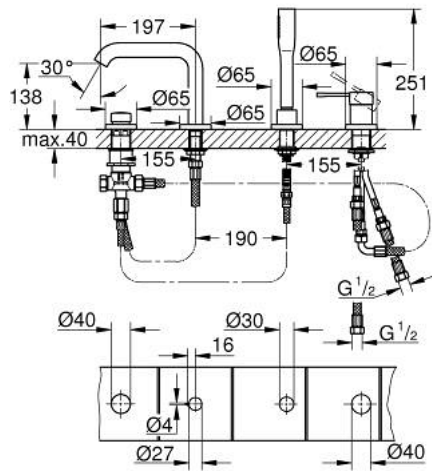

19 578 AL1 ESSENCE FOUR-HOLE SINGLE-LEVER BATH COMBINATION

PRODUCT DESCRIPTION

- Tyc: brushed hard graphite
- GROHE SilkMove 35 mm ceramic cartridge
- with temperature limiter
- GROHE LongLife finish
- consisting of:
 - pre-assembled spout fixing
 - single lever mixer operating element
 - metal lever
 - bath inlet with mousseur
 - diverter bath/shower
 - metal stick hand shower
 - metal shower hose 2000 mm (always chrome for any colour of the set)
 - flexible connection hoses
 - connection for shower hose
 - protected against backflow
 - for use with 29 037 000
 - min. recommended pressure 1.0 bar

19 578 AL1 ESSENCE FOUR-HOLE SINGLE-LEVER BATH COMBINATION

SPARE PARTS

- 1: Lever (Spare part-nr. 46916AL0)
 - 2: Cartridge (Spare part-nr. 46374000)
 - 3: Connecting hose (Spare part-nr. 07227000)
 - 4: Dirt strainer (Spare part-nr. 0700200M)
 - 5: Cone nut (Spare part-nr. 08864AL0)
 - 6: Compression spring (Spare part-nr. 00869000)
 - 7: Diverter knob (Spare part-nr. 46721AL0)
 - 8: Diverter (Spare part-nr. 45443000)
 - 8.1: Sealing washer $\varnothing 6 \times \varnothing 2$ (Spare part-nr. 0128300M)
 - 8.2: Sealing washer (Spare part-nr. 0120500M)
 - 9: Replacement kit for shank fastening (Spare part-nr. 45444000)
 - 10: Non-return valve (Spare part-nr. 08565000)
 - 11: Connecting hose (Spare part-nr. 07300000)
 - 12: Connecting hose (Spare part-nr. 48018000)
 - 13: Mousseur (Spare part-nr. 13926000)
 - 14: Metal shower hose (Spare part-nr. 28146000)
 - 15: Socket spanner (Spare part-nr. 19332000)*
- * Optional accessories