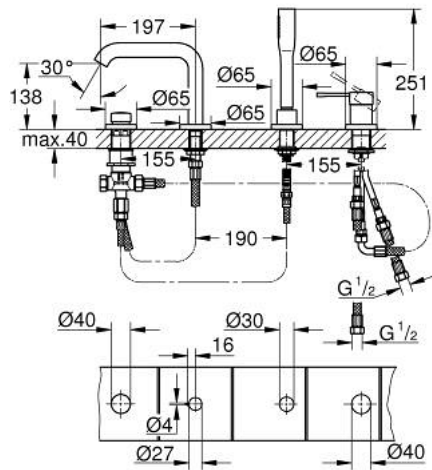

19 578 DA1 ESSENCE FOUR-HOLE SINGLE-LEVER BATH COMBINATION

PRODUCT DESCRIPTION

- Colour: warm sunset
- GROHE SilkMove 35 mm ceramic cartridge
- with temperature limiter
- GROHE LongLife finish
- consisting of:
 - pre-assembled spout fixing
 - single lever mixer operating element
 - metal lever
 - bath inlet with mousseur
 - diverter bath/shower
 - metal stick hand shower
 - metal shower hose 2000 mm (always chrome for any colour of the set)
 - flexible connection hoses
 - connection for shower hose
 - protected against backflow
 - for use with 29 037 000
 - min. recommended pressure 1.0 bar