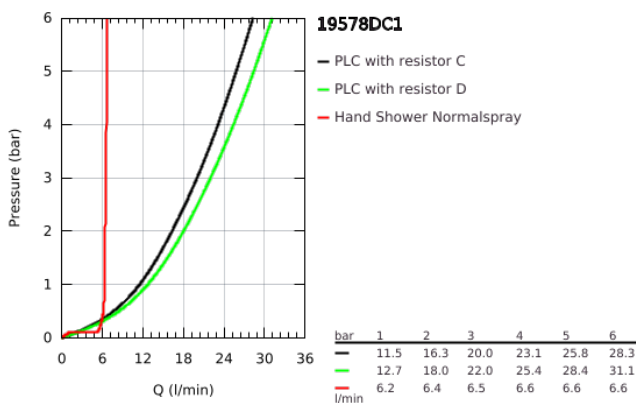

19 578 DC1 ESSENCE FOUR-HOLE SINGLE-LEVER BATH COMBINATION

PRODUCT DESCRIPTION

- Colour: supersteel
- GROHE SilkMove 35 mm ceramic cartridge
- with temperature limiter
- GROHE LongLife finish
- consisting of:
 - pre-assembled spout fixing
 - single lever mixer operating element
 - metal lever
 - bath inlet with mousseur
 - diverter bath/shower
 - metal stick hand shower
 - metal shower hose 2000 mm (always chrome for any colour of the set)
 - flexible connection hoses
 - connection for shower hose
 - protected against backflow
 - for use with 29 037 000
 - min. recommended pressure 1.0 bar

19 578 DC1 ESSENCE FOUR-HOLE SINGLE-LEVER BATH COMBINATION

SPARE PARTS

- 1: Lever (Spare part-nr. 46916DC0)
 - 2: Cartridge (Spare part-nr. 46374000)
 - 3: Connecting hose (Spare part-nr. 07227000)
 - 4: Dirt strainer (Spare part-nr. 0700200M)
 - 5: Cone nut (Spare part-nr. 08864DC0)
 - 6: Compression spring (Spare part-nr. 00869000)
 - 7: Diverter knob (Spare part-nr. 46721DC0)
 - 8: Diverter (Spare part-nr. 45443000)
 - 8.1: O-Ring $\varnothing 6 \times \varnothing 2$ (Spare part-nr. 0128300M)
 - 8.2: Sealing washer (Spare part-nr. 0120500M)
 - 9: Repl.kit f.shank fastening 3/4" (Spare part-nr. 45444000)
 - 10: Non-return valve (Spare part-nr. 08565000)
 - 11: Connecting hose (Spare part-nr. 07300000)
 - 12: Connecting hose (Spare part-nr. 48018000)
 - 13: Mousseur (Spare part-nr. 13926000)
 - 14: Metal shower hose (Spare part-nr. 28146000)
 - 15: Socket spanner (Spare part-nr. 19332000)*
- * Optional accessories