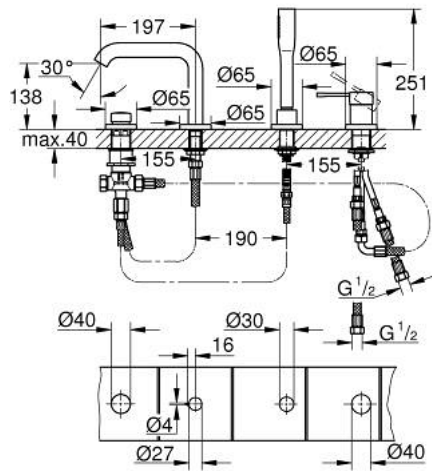

19 578 DL1 ESSENCE FOUR-HOLE SINGLE-LEVER BATH COMBINATION

PRODUCT DESCRIPTION

- Tyc: brushed warm sunset
- GROHE SilkMove 35 mm ceramic cartridge
- with temperature limiter
- GROHE LongLife finish
- consisting of:
 - pre-assembled spout fixing
 - single lever mixer operating element
 - metal lever
 - bath inlet with mousseur
 - diverter bath/shower
 - metal stick hand shower
 - metal shower hose 2000 mm (always chrome for any colour of the set)
 - flexible connection hoses
 - connection for shower hose
 - protected against backflow
 - for use with 29 037 000
 - min. recommended pressure 1.0 bar