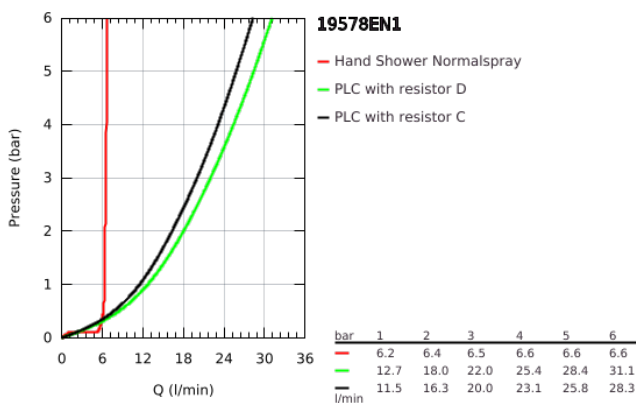

19 578 EN1 ESSENCE FOUR-HOLE SINGLE-LEVER BATH COMBINATION

PRODUCT DESCRIPTION

- Colour: brushed nickel
- GROHE SilkMove 35 mm ceramic cartridge
- with temperature limiter
- GROHE LongLife finish
- consisting of:
 - pre-assembled spout fixing
 - single lever mixer operating element
 - metal lever
 - bath inlet with mousseur
 - diverter bath/shower
 - metal stick hand shower
 - metal shower hose 2000 mm (always chrome for any colour of the set)
 - flexible connection hoses
 - connection for shower hose
 - protected against backflow
 - for use with 29 037 000
 - min. recommended pressure 1.0 bar

19 578 EN1 ESSENCE FOUR-HOLE SINGLE-LEVER BATH COMBINATION

SPARE PARTS

- 1: Lever (Spare part-nr. 46916EN0)
 - 2: Cartridge (Spare part-nr. 46374000)
 - 3: Connecting hose (Spare part-nr. 07227000)
 - 4: Dirt strainer (Spare part-nr. 0700200M)
 - 5: Cone nut (Spare part-nr. 08864EN0)
 - 6: Compression spring (Spare part-nr. 00869000)
 - 7: Diverter knob (Spare part-nr. 46721EN0)
 - 8: Diverter (Spare part-nr. 45443000)
 - 8.1: O-Ring $\varnothing 6 \times \varnothing 2$ (Spare part-nr. 0128300M)
 - 8.2: Sealing washer (Spare part-nr. 0120500M)
 - 9: Repl.kit f.shank fastening 3/4" (Spare part-nr. 45444000)
 - 10: Non-return valve (Spare part-nr. 08565000)
 - 11: Connecting hose (Spare part-nr. 07300000)
 - 12: Connecting hose (Spare part-nr. 48018000)
 - 13: Mousseur (Spare part-nr. 13926000)
 - 14: Metal shower hose (Spare part-nr. 28146000)
 - 15: Socket spanner (Spare part-nr. 19332000)*
- * Optional accessories