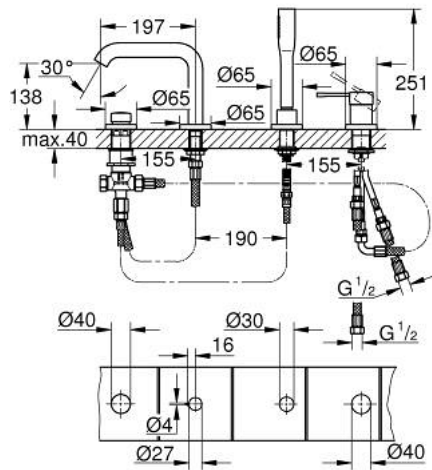

19 578 GL1 ESSENCE FOUR-HOLE SINGLE-LEVER BATH COMBINATION

PRODUCT DESCRIPTION

- Colour: cool sunrise
- GROHE SilkMove 35 mm ceramic cartridge
- with temperature limiter
- GROHE LongLife finish
- consisting of:
 - pre-assembled spout fixing
 - single lever mixer operating element
 - metal lever
 - bath inlet with mousseur
 - diverter bath/shower
 - metal stick hand shower
 - metal shower hose 2000 mm (always chrome for any colour of the set)
 - flexible connection hoses
 - connection for shower hose
 - protected against backflow
 - for use with 29 037 000
 - min. recommended pressure 1.0 bar