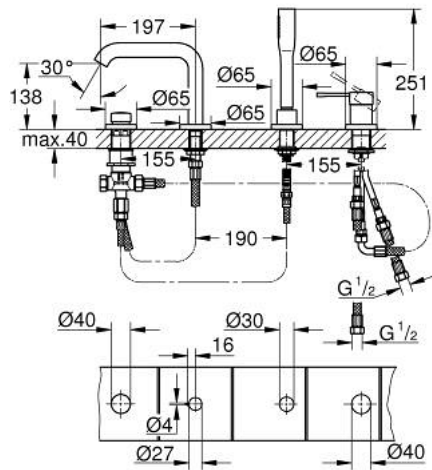

19 578 GL1 ESSENCE FOUR-HOLE SINGLE-LEVER BATH COMBINATION

PRODUCT DESCRIPTION

- Tyc: cool sunrise
- GROHE SilkMove 35 mm ceramic cartridge
- with temperature limiter
- GROHE LongLife finish
- consisting of:
 - pre-assembled spout fixing
 - single lever mixer operating element
 - metal lever
 - bath inlet with mousseur
 - diverter bath/shower
 - metal stick hand shower
 - metal shower hose 2000 mm (always chrome for any colour of the set)
 - flexible connection hoses
 - connection for shower hose
 - protected against backflow
 - for use with 29 037 000
 - min. recommended pressure 1.0 bar