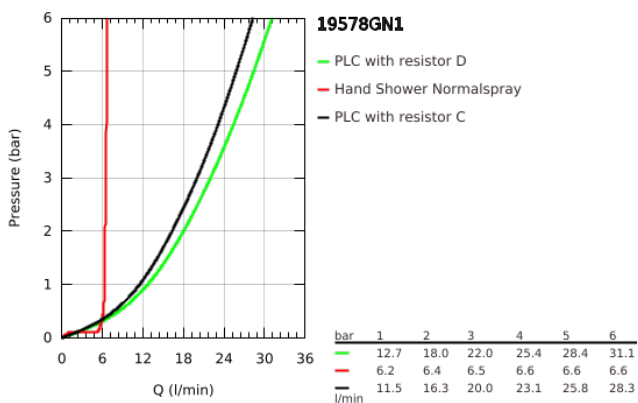

19 578 GN1 ESSENCE FOUR-HOLE SINGLE-LEVER BATH COMBINATION

PRODUCT DESCRIPTION

- Colour: brushed cool sunrise
- GROHE SilkMove 35 mm ceramic cartridge
- with temperature limiter
- GROHE LongLife finish
- consisting of:
 - pre-assembled spout fixing
 - single lever mixer operating element
 - metal lever
 - bath inlet with mousseur
 - diverter bath/shower
 - metal stick hand shower
 - metal shower hose 2000 mm (always chrome for any colour of the set)
 - flexible connection hoses
 - connection for shower hose
 - protected against backflow
 - for use with 29 037 000
 - min. recommended pressure 1.0 bar

19 578 GN1 ESSENCE FOUR-HOLE SINGLE-LEVER BATH COMBINATION

SPARE PARTS

- 1: Lever (Spare part-nr. 46916GN0)
 - 2: Cartridge (Spare part-nr. 46374000)
 - 3: Connecting hose (Spare part-nr. 07227000)
 - 4: Dirt strainer (Spare part-nr. 0700200M)
 - 5: Cone nut (Spare part-nr. 08864GN0)
 - 6: Compression spring (Spare part-nr. 00869000)
 - 7: diverter knob (Spare part-nr. 46721GN0)
 - 8: Diverter (Spare part-nr. 45443000)
 - 8.1: O-Ring $\varnothing 6 \times \varnothing 2$ (Spare part-nr. 0128300M)
 - 8.2: Sealing washer (Spare part-nr. 0120500M)
 - 9: Repl.kit f.shank fastening 3/4" (Spare part-nr. 45444000)
 - 10: Non-return valve (Spare part-nr. 08565000)
 - 11: Connecting hose (Spare part-nr. 07300000)
 - 12: Connecting hose (Spare part-nr. 48018000)
 - 13: Mousseur (Spare part-nr. 13926000)
 - 14: Metal shower hose (Spare part-nr. 28146000)
 - 15: Socket spanner (Spare part-nr. 19332000)*
- * Optional accessories