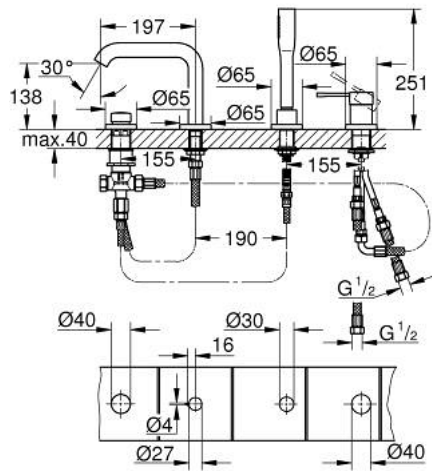

19 578 GN1 ESSENCE FOUR-HOLE SINGLE-LEVER BATH COMBINATION

PRODUCT DESCRIPTION

- Tyc: brushed cool sunrise
- GROHE SilkMove 35 mm ceramic cartridge
- with temperature limiter
- GROHE LongLife finish
- consisting of:
- pre-assembled spout fixing
- single lever mixer operating element
- metal lever
- bath inlet with mousseur
- diverter bath/shower
- metal stick hand shower
- metal shower hose 2000 mm (always chrome for any colour of the set)
- flexible connection hoses
- connection for shower hose
- protected against backflow
- for use with 29 037 000
- min. recommended pressure 1.0 bar

19 578 GN1 ESSENCE FOUR-HOLE SINGLE-LEVER BATH COMBINATION

SPARE PARTS

- 1: Lever (Spare part-nr. 46916GN0)
 - 2: Cartridge (Spare part-nr. 46374000)
 - 3: Connecting hose (Spare part-nr. 07227000)
 - 4: Dirt strainer (Spare part-nr. 0700200M)
 - 5: Cone nut (Spare part-nr. 08864GN0)
 - 6: Compression spring (Spare part-nr. 00869000)
 - 7: diverter knob (Spare part-nr. 46721GN0)
 - 8: Diverter (Spare part-nr. 45443000)
 - 8.1: Sealing washer $\varnothing 6 \times \varnothing 2$ (Spare part-nr. 0128300M)
 - 8.2: Sealing washer (Spare part-nr. 0120500M)
 - 9: Replacement kit for shank fastening (Spare part-nr. 45444000)
 - 10: Non-return valve (Spare part-nr. 08565000)
 - 11: Connecting hose (Spare part-nr. 07300000)
 - 12: Connecting hose (Spare part-nr. 48018000)
 - 13: Mousseur (Spare part-nr. 13926000)
 - 14: Metal shower hose (Spare part-nr. 28146000)
 - 15: Socket spanner (Spare part-nr. 19332000)*
- * Optional accessories