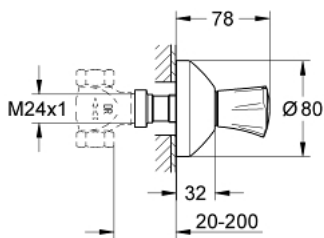

19 806 001 COSTA L CONCEALED VALVE EXPOSED PART

PRODUCT DESCRIPTION

- Colour: chrome
- trim set for 35 028 000
- for GROHE concealed valves, 1/2", 3/4", 1"
- installation depth infinitely adjustable 20 - 200 mm
- escutcheon with wall sealing
- screwable
- metal handle
- heat insulated
- marking: blue
- GROHE LongLife finish

19 806 001 **COSTA L CONCEALED VALVE EXPOSED PART**

SPARE PARTS

- 1: Handle (Spare part-nr. 45994000)
 - 1.1: Snap insert (Spare part-nr. 0538600M)
 - 2: Extension for spindle (Spare part-nr. 45204000)
 - 3: Escutcheon (Spare part-nr. 45219000)
 - 4: Extension set 200 mm (Spare part-nr. 45203000)
 - 5: Screw for Costa/Avina products (Spare part-nr. 48013000)*
- * Optional accessories