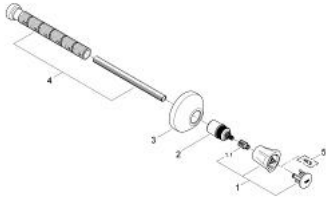

19 806 001 COSTA L CONCEALED VALVE EXPOSED PART

PRODUCT DESCRIPTION

- Colour: chrome
- trim set for 35 028 000
- for GROHE concealed valves, 1/2", 3/4", 1"
- installation depth infinitely adjustable 20 - 200 mm
- escutcheon with wall sealing
- screwable
- metal handle
- heat insulated
- marking: blue
- GROHE LongLife finish

19 806 001 **COSTA L CONCEALED VALVE EXPOSED PART**

SPARE PARTS

- 1: Handle (Spare part-nr. 45994000)
 - 1.1: Snap insert (Spare part-nr. 0538600M)
 - 2: Extension for spindle (Spare part-nr. 45204000)
 - 3: Escutcheon (Spare part-nr. 45219000)
 - 4: Extension set 200 mm (Spare part-nr. 45203000)
 - 5: Screw for Costa/Avina products (Spare part-nr. 48013000)*
- * Optional accessories