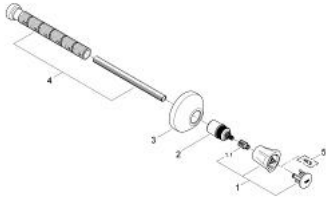

19 806 001 COSTA L CONCEALED VALVE EXPOSED PART

PRODUCT DESCRIPTION

- Tyc: Chrome
- trim set for 35 028 000
- for GROHE concealed valves, 1/2", 3/4", 1"
- installation depth infinitely adjustable 20 - 200 mm
- escutcheon with wall sealing
- screwable
- metal handle
- heat insulated
- marking: blue
- GROHE LongLife finish

19 806 001 **COSTA L CONCEALED VALVE EXPOSED PART**

SPARE PARTS

- 1: Handle (Spare part-nr. 45994000)
 - 1.1: Snap insert (Spare part-nr. 0538600M)
 - 2: Extension for spindle (Spare part-nr. 45204000)
 - 3: Escutcheon (Spare part-nr. 45219000)
 - 4: Extension set 200 mm (Spare part-nr. 45203000)
 - 5: Screw for Costa/Avina products (Spare part-nr. 48013000)*
- * Optional accessories