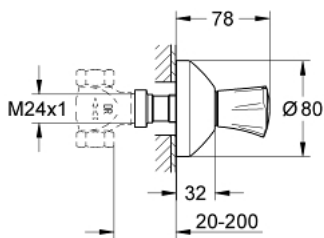

19 806 001 COSTA L CONCEALED VALVE EXPOSED PART

PRODUCT DESCRIPTION

- Tyc: Chrome
- trim set for 35 028 000
- for GROHE concealed valves, 1/2", 3/4", 1"
- installation depth infinitely adjustable 20 - 200 mm
- escutcheon with wall sealing
- screwable
- metal handle
- heat insulated
- marking: blue
- GROHE LongLife finish

19 806 001 **COSTA L CONCEALED VALVE EXPOSED PART**

SPARE PARTS

- 1: Handle (Spare part-nr. 45994000)
 - 1.1: Snap insert (Spare part-nr. 0538600M)
 - 2: Extension for spindle (Spare part-nr. 45204000)
 - 3: Escutcheon (Spare part-nr. 45219000)
 - 4: Extension set 200 mm (Spare part-nr. 45203000)
 - 5: Screw for Costa/Avina products (Spare part-nr. 48013000)*
- * Optional accessories