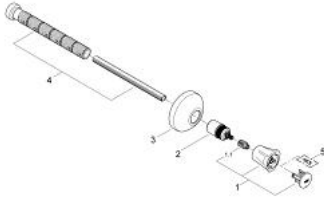

## 19 807 001 COSTA L CONCEALED VALVE EXPOSED PART

### PRODUCT DESCRIPTION

- Colour: chrome
- trim set for 35 028 000
- for GROHE concealed valves, 1/2", 3/4", 1"
- installation depth infinitely adjustable 20 - 200 mm
- escutcheon with wall sealing
- screwable
- metal handle
- heat insulated
- marking: red
- GROHE LongLife finish

## 19 807 001 **COSTA L CONCEALED VALVE EXPOSED PART**

### **SPARE PARTS**

- 1: Handle (Spare part-nr. 45994000)
  - 1.1: Snap insert (Spare part-nr. 0538600M)
  - 2: Extension for spindle (Spare part-nr. 45204000)
  - 3: Escutcheon (Spare part-nr. 45219000)
  - 4: Extension set 200 mm (Spare part-nr. 45203000)
  - 5: Screw for Costa/Avina products (Spare part-nr. 48013000)\*
- \* Optional accessories