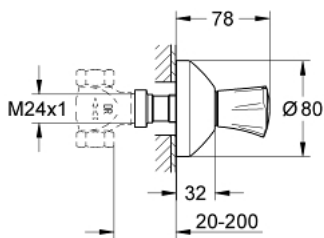

## 19 807 001 COSTA L CONCEALED VALVE EXPOSED PART

### PRODUCT DESCRIPTION

- Colour: chrome
- trim set for 35 028 000
- for GROHE concealed valves, 1/2", 3/4", 1"
- installation depth infinitely adjustable 20 - 200 mm
- escutcheon with wall sealing
- screwable
- metal handle
- heat insulated
- marking: red
- GROHE LongLife finish

## 19 807 001 **COSTA L CONCEALED VALVE EXPOSED PART**

### **SPARE PARTS**

- 1: Handle (Spare part-nr. 45994000)
  - 1.1: Snap insert (Spare part-nr. 0538600M)
  - 2: Extension for spindle (Spare part-nr. 45204000)
  - 3: Escutcheon (Spare part-nr. 45219000)
  - 4: Extension set 200 mm (Spare part-nr. 45203000)
  - 5: Screw for Costa/Avina products (Spare part-nr. 48013000)\*
- \* Optional accessories