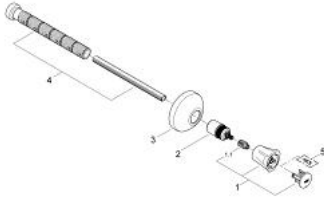

## 19 807 001 COSTA L CONCEALED VALVE EXPOSED PART

### PRODUCT DESCRIPTION

- Tyc: Chrome
- trim set for 35 028 000
- for GROHE concealed valves, 1/2", 3/4", 1"
- installation depth infinitely adjustable 20 - 200 mm
- escutcheon with wall sealing
- screwable
- metal handle
- heat insulated
- marking: red
- GROHE LongLife finish

## 19 807 001 **COSTA L CONCEALED VALVE EXPOSED PART**

### SPARE PARTS

- 1: Handle (Spare part-nr. 45994000)
  - 1.1: Snap insert (Spare part-nr. 0538600M)
  - 2: Extension for spindle (Spare part-nr. 45204000)
  - 3: Escutcheon (Spare part-nr. 45219000)
  - 4: Extension set 200 mm (Spare part-nr. 45203000)
  - 5: Screw for Costa/Avina products (Spare part-nr. 48013000)\*
- \* Optional accessories