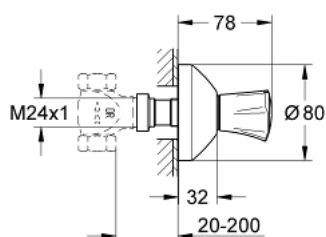

## 19 807 001 COSTA L CONCEALED VALVE EXPOSED PART

### PRODUCT DESCRIPTION

- Tyc: Chrome
- trim set for 35 028 000
- for GROHE concealed valves, 1/2", 3/4", 1"
- installation depth infinitely adjustable 20 - 200 mm
- escutcheon with wall sealing
- screwable
- metal handle
- heat insulated
- marking: red
- GROHE LongLife finish

## 19 807 001 **COSTA L CONCEALED VALVE EXPOSED PART**

### SPARE PARTS

- 1: Handle (Spare part-nr. 45994000)
  - 1.1: Snap insert (Spare part-nr. 0538600M)
  - 2: Extension for spindle (Spare part-nr. 45204000)
  - 3: Escutcheon (Spare part-nr. 45219000)
  - 4: Extension set 200 mm (Spare part-nr. 45203000)
  - 5: Screw for Costa/Avina products (Spare part-nr. 48013000)\*
- \* Optional accessories