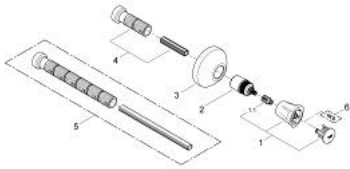

## 19 808 001 COSTA L CONCEALED VALVE EXPOSED PART

### PRODUCT DESCRIPTION

- Colour: chrome
- trim set for 35 028 000
- for GROHE concealed valves, 1/2", 3/4", 1"
- installation depth infinitely adjustable 20-80 mm
- escutcheon with wall sealing
- screwable
- metal handle
- heat insulated
- marking: blue
- GROHE LongLife finish

### SPARE PARTS

- 1: Handle (Spare part-nr. 45994000)
- 1.1: Snap insert (Spare part-nr. 0538600M)
- 2: Extension for spindle (Spare part-nr. 45204000)
- 3: Escutcheon (Spare part-nr. 45219000)
- 4: Extension set, 80 mm (Spare part-nr. 45202000)
- 5: Extension set 200 mm (Spare part-nr. 45203000)\*
- 6: Screw for Costa/Avina products (Spare part-nr. 48013000)\*