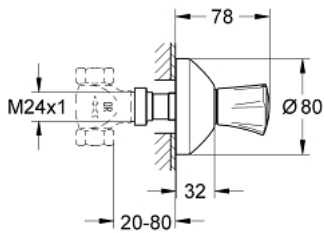

## 19 808 001 COSTA L CONCEALED VALVE EXPOSED PART

### PRODUCT DESCRIPTION

- Colour: chrome
- trim set for 35 028 000
- for GROHE concealed valves, 1/2", 3/4", 1"
- installation depth infinitely adjustable 20-80 mm
- escutcheon with wall sealing
- screwable
- metal handle
- heat insulated
- marking: blue
- GROHE LongLife finish

### SPARE PARTS

- 1: Handle (Spare part-nr. 45994000)
- 1.1: Snap insert (Spare part-nr. 0538600M)
- 2: Extension for spindle (Spare part-nr. 45204000)
- 3: Escutcheon (Spare part-nr. 45219000)
- 4: Extension set, 80 mm (Spare part-nr. 45202000)
- 5: Extension set 200 mm (Spare part-nr. 45203000)\*
- 6: Screw for Costa/Avina products (Spare part-nr. 48013000)\*