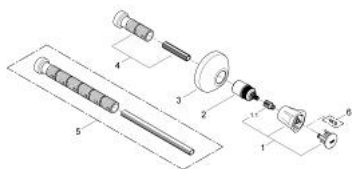

## 19 808 001 COSTA L CONCEALED VALVE EXPOSED PART

### PRODUCT DESCRIPTION

- Tyc: Chrome
- trim set for 35 028 000
- for GROHE concealed valves, 1/2", 3/4", 1"
- installation depth infinitely adjustable 20-80 mm
- escutcheon with wall sealing
- screwable
- metal handle
- heat insulated
- marking: blue
- GROHE LongLife finish

### SPARE PARTS

- 1: Handle (Spare part-nr. 45994000)
- 1.1: Snap insert (Spare part-nr. 0538600M)
- 2: Extension for spindle (Spare part-nr. 45204000)
- 3: Escutcheon (Spare part-nr. 45219000)
- 4: Extension set, 80 mm (Spare part-nr. 45202000)
- 5: Extension set 200 mm (Spare part-nr. 45203000)\*
- 6: Screw for Costa/Avina products (Spare part-nr. 48013000)\*