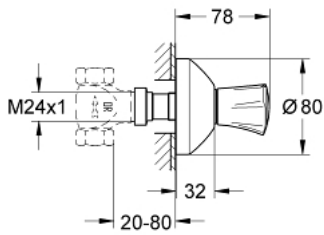

## 19 808 001 COSTA L CONCEALED VALVE EXPOSED PART

### PRODUCT DESCRIPTION

- Tyc: Chrome
- trim set for 35 028 000
- for GROHE concealed valves, 1/2", 3/4", 1"
- installation depth infinitely adjustable 20-80 mm
- escutcheon with wall sealing
- screwable
- metal handle
- heat insulated
- marking: blue
- GROHE LongLife finish

### SPARE PARTS

- 1: Handle (Spare part-nr. 45994000)
- 1.1: Snap insert (Spare part-nr. 0538600M)
- 2: Extension for spindle (Spare part-nr. 45204000)
- 3: Escutcheon (Spare part-nr. 45219000)
- 4: Extension set, 80 mm (Spare part-nr. 45202000)
- 5: Extension set 200 mm (Spare part-nr. 45203000)\*
- 6: Screw for Costa/Avina products (Spare part-nr. 48013000)\*