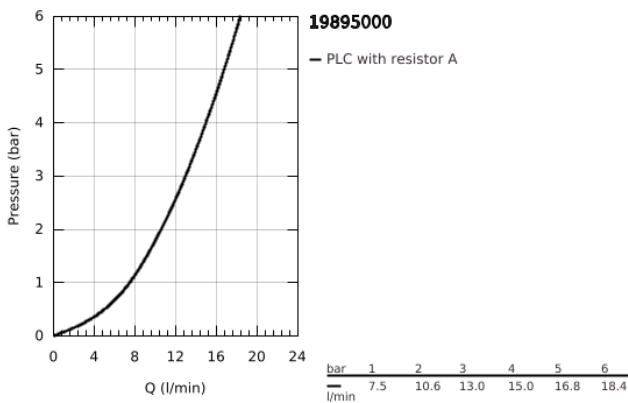

19 895 000 EUROCUBE TWO-HOLE BASIN MIXER S-SIZE

PRODUCT DESCRIPTION

- Colour: chrome
- wall mounted
- for use with rough-in set 23 200
- without concealed body
- metal escutcheon
- metal lever
- GROHE LongLife finish
- GROHE AquaGuide adjustable mousseur
- center distance 110 mm
- projection 171 mm
- min. recommended pressure 1.0 bar

19 895 000 EUROCUBE TWO-HOLE BASIN MIXER S-SIZE

SPARE PARTS

- 1: Lever (Spare part-nr. 46802000)
 - 2: Flow straightener (Spare part-nr. 64451000)
 - 3: Extension (Spare part-nr. 46627000)*
- * Optional accessories