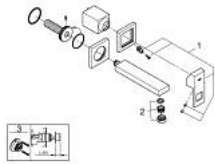

19 895 000 EUROCUBE TWO-HOLE BASIN MIXER S-SIZE

PRODUCT DESCRIPTION

- Colour: chrome
- wall mounted
- for use with rough-in set 23 200
- without concealed body
- metal escutcheon
- metal lever
- GROHE LongLife finish
- GROHE AquaGuide adjustable mousseur
- center distance 110 mm
- projection 171 mm
- min. recommended pressure 1.0 bar

19 895 000 EUROCUBE TWO-HOLE BASIN MIXER S-SIZE

SPARE PARTS

- 1: Lever (Spare part-nr. 46802000)
 - 2: Flow straightener (Spare part-nr. 64451000)
 - 3: Extension (Spare part-nr. 46627000)*
- * Optional accessories