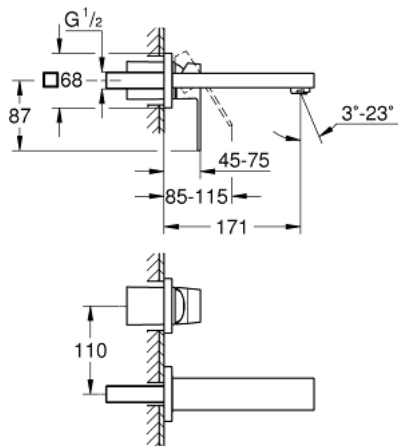

19 895 000 EUROCUBE TWO-HOLE BASIN MIXER S-SIZE

PRODUCT DESCRIPTION

- Colour: chrome
- wall mounted
- for use with rough-in set 23 200
- without concealed body
- metal escutcheon
- metal lever
- GROHE LongLife finish
- GROHE AquaGuide adjustable mousseur
- center distance 110 mm
- projection 171 mm
- min. recommended pressure 1.0 bar

19 895 000 EUROCUBE TWO-HOLE BASIN MIXER S-SIZE

SPARE PARTS

- 1: Lever (Spare part-nr. 46802000)
 - 2: Flow straightener (Spare part-nr. 64451000)
 - 3: Extension (Spare part-nr. 46627000)*
- * Optional accessories