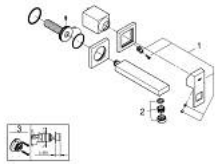

19 895 000 EUROCUBE TWO-HOLE BASIN MIXER S-SIZE

PRODUCT DESCRIPTION

- Tyc: Chrome
- wall mounted
- for use with rough-in set 23 200
- without concealed body
- metal escutcheon
- metal lever
- GROHE LongLife finish
- GROHE AquaGuide adjustable mousseur
- center distance 110 mm
- projection 171 mm
- min. recommended pressure 1.0 bar

19 895 000 **EUROCUBE TWO-HOLE BASIN MIXER**
S-SIZE

SPARE PARTS

- 1: Lever (Spare part-nr. 46802000)
- 2: Flow straightener (Spare part-nr. 64451000)
- 3: Extension (Spare part-nr. 46627000)*

* Optional accessories