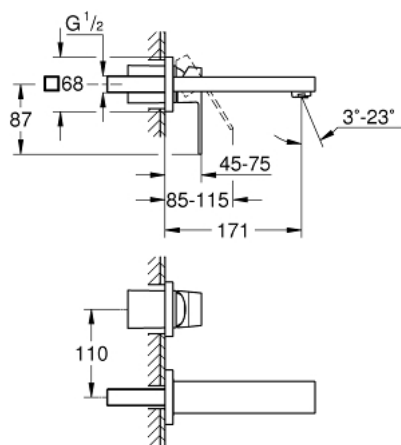

19 895 000 EUROCUBE TWO-HOLE BASIN MIXER S-SIZE

PRODUCT DESCRIPTION

- Tyc: Chrome
- wall mounted
- for use with rough-in set 23 200
- without concealed body
- metal escutcheon
- metal lever
- GROHE LongLife finish
- GROHE AquaGuide adjustable mousseur
- center distance 110 mm
- projection 171 mm
- min. recommended pressure 1.0 bar

19 895 000 **EUROCUBE TWO-HOLE BASIN MIXER**
S-SIZE

SPARE PARTS

- 1: Lever (Spare part-nr. 46802000)
- 2: Flow straightener (Spare part-nr. 64451000)
- 3: Extension (Spare part-nr. 46627000)*

* Optional accessories