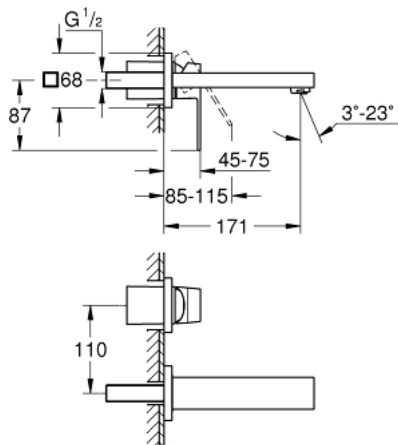

19 895 AL0 EUROCUBE TWO-HOLE BASIN MIXER S-SIZE

PRODUCT DESCRIPTION

- Colour: brushed hard graphite
- wall mounted
- for use with rough-in set 23 200
- without concealed body
- metal escutcheon
- metal lever
- GROHE LongLife finish
- GROHE AquaGuide adjustable mousseur
- center distance 110 mm
- projection 171 mm
- min. recommended pressure 1.0 bar

19 895 AL0 EUROCUBE TWO-HOLE BASIN MIXER S-SIZE

SPARE PARTS

- 1: Lever (Spare part-nr. 46802AL0)
 - 2: Flow straightener (Spare part-nr. 64451AL0)
 - 3: Extension (Spare part-nr. 46627000)*
- * Optional accessories