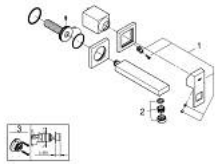

19 895 AL0 EUROCUBE TWO-HOLE BASIN MIXER S-SIZE

PRODUCT DESCRIPTION

- Colour: brushed hard graphite
- wall mounted
- for use with rough-in set 23 200
- without concealed body
- metal escutcheon
- metal lever
- GROHE LongLife finish
- GROHE AquaGuide adjustable mousseur
- center distance 110 mm
- projection 171 mm
- min. recommended pressure 1.0 bar

19 895 AL0 EUROCUBE TWO-HOLE BASIN MIXER S-SIZE

SPARE PARTS

- 1: Lever (Spare part-nr. 46802AL0)
 - 2: Flow straightener (Spare part-nr. 64451AL0)
 - 3: Extension (Spare part-nr. 46627000)*
- * Optional accessories