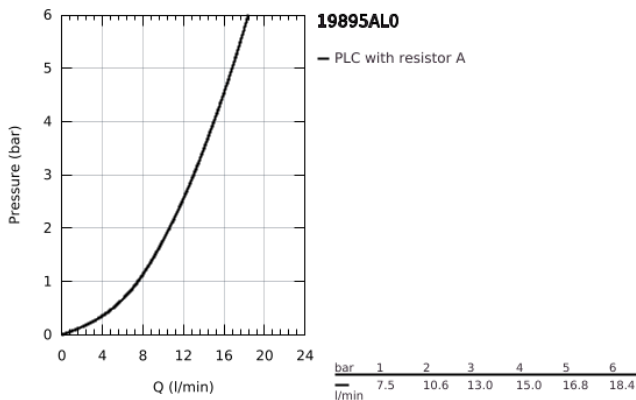

19 895 AL0 EUROCUBE TWO-HOLE BASIN MIXER S-SIZE

PRODUCT DESCRIPTION

- Colour: brushed hard graphite
- wall mounted
- for use with rough-in set 23 200
- without concealed body
- metal escutcheon
- metal lever
- GROHE LongLife finish
- GROHE AquaGuide adjustable mousseur
- center distance 110 mm
- projection 171 mm
- min. recommended pressure 1.0 bar

19 895 AL0 EUROCUBE TWO-HOLE BASIN MIXER S-SIZE

SPARE PARTS

- 1: Lever (Spare part-nr. 46802AL0)
 - 2: Flow straightener (Spare part-nr. 64451AL0)
 - 3: Extension (Spare part-nr. 46627000)*
- * Optional accessories