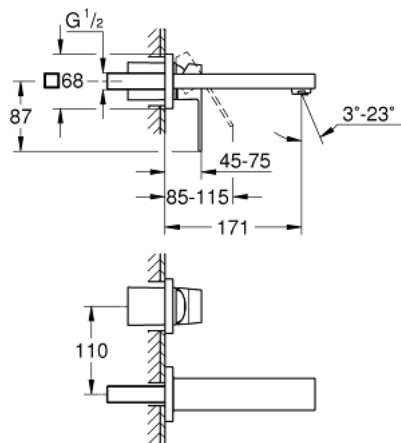

19 895 AL0 EUROCUBE TWO-HOLE BASIN MIXER S-SIZE

PRODUCT DESCRIPTION

- Tyc: brushed hard graphite
- wall mounted
- for use with rough-in set 23 200
- without concealed body
- metal escutcheon
- metal lever
- GROHE LongLife finish
- GROHE AquaGuide adjustable mousseur
- center distance 110 mm
- projection 171 mm
- min. recommended pressure 1.0 bar

19 895 AL0 EUROCUBE TWO-HOLE BASIN MIXER S-SIZE

SPARE PARTS

- 1: Lever (Spare part-nr. 46802AL0)
- 2: Flow straightener (Spare part-nr. 64451AL0)
- 3: Extension (Spare part-nr. 46627000)*

* Optional accessories