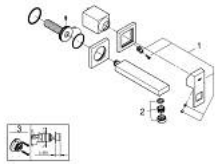

19 895 AL0 EUROCUBE TWO-HOLE BASIN MIXER S-SIZE

PRODUCT DESCRIPTION

- Tyc: brushed hard graphite
- wall mounted
- for use with rough-in set 23 200
- without concealed body
- metal escutcheon
- metal lever
- GROHE LongLife finish
- GROHE AquaGuide adjustable mousseur
- center distance 110 mm
- projection 171 mm
- min. recommended pressure 1.0 bar

19 895 AL0 EUROCUBE TWO-HOLE BASIN MIXER S-SIZE

SPARE PARTS

- 1: Lever (Spare part-nr. 46802AL0)
- 2: Flow straightener (Spare part-nr. 64451AL0)
- 3: Extension (Spare part-nr. 46627000)*

* Optional accessories