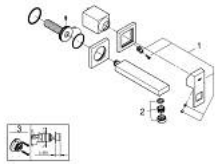

19 895 DC0 EUROCUBE TWO-HOLE BASIN MIXER S-SIZE

PRODUCT DESCRIPTION

- Colour: supersteel
- wall mounted
- for use with rough-in set 23 200
- without concealed body
- metal escutcheon
- metal lever
- GROHE LongLife finish
- GROHE AquaGuide adjustable mousseur
- center distance 110 mm
- projection 171 mm
- min. recommended pressure 1.0 bar

19 895 DC0 EUROCUBE TWO-HOLE BASIN MIXER S-SIZE

SPARE PARTS

- 1: Lever (Spare part-nr. 46802DC0)
 - 2: Flow straightener (Spare part-nr. 64451DC0)
 - 3: Extension (Spare part-nr. 46627000)*
- * Optional accessories