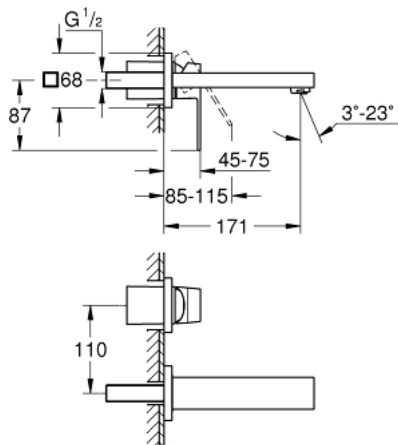

19 895 DC0 EUROCUBE TWO-HOLE BASIN MIXER S-SIZE

PRODUCT DESCRIPTION

- Colour: supersteel
- wall mounted
- for use with rough-in set 23 200
- without concealed body
- metal escutcheon
- metal lever
- GROHE LongLife finish
- GROHE AquaGuide adjustable mousseur
- center distance 110 mm
- projection 171 mm
- min. recommended pressure 1.0 bar

19 895 DC0 EUROCUBE TWO-HOLE BASIN MIXER S-SIZE

SPARE PARTS

- 1: Lever (Spare part-nr. 46802DC0)
 - 2: Flow straightener (Spare part-nr. 64451DC0)
 - 3: Extension (Spare part-nr. 46627000)*
- * Optional accessories