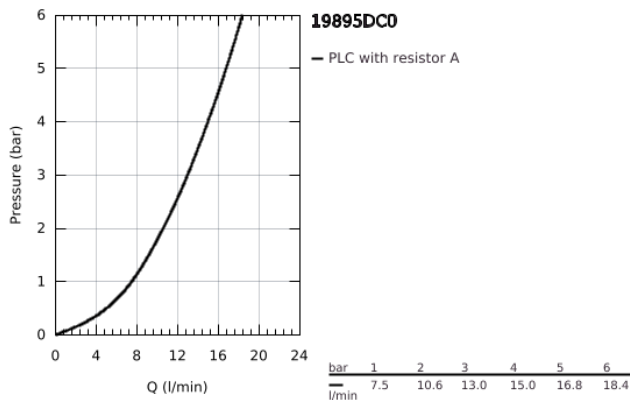

19 895 DC0 EUROCUBE TWO-HOLE BASIN MIXER S-SIZE

PRODUCT DESCRIPTION

- Colour: supersteel
- wall mounted
- for use with rough-in set 23 200
- without concealed body
- metal escutcheon
- metal lever
- GROHE LongLife finish
- GROHE AquaGuide adjustable mousseur
- center distance 110 mm
- projection 171 mm
- min. recommended pressure 1.0 bar

19 895 DC0 EUROCUBE TWO-HOLE BASIN MIXER S-SIZE

SPARE PARTS

- 1: Lever (Spare part-nr. 46802DC0)
 - 2: Flow straightener (Spare part-nr. 64451DC0)
 - 3: Extension (Spare part-nr. 46627000)*
- * Optional accessories