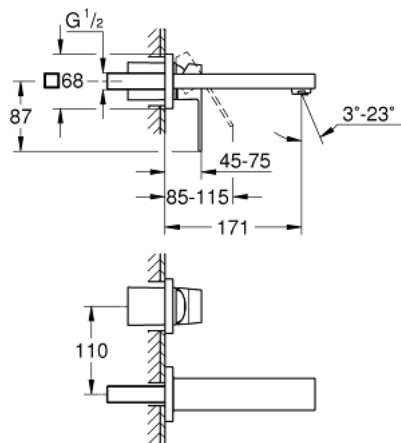

19 895 DC0 EUROCUBE TWO-HOLE BASIN MIXER S-SIZE

PRODUCT DESCRIPTION

- Tyc: supersteel
- wall mounted
- for use with rough-in set 23 200
- without concealed body
- metal escutcheon
- metal lever
- GROHE LongLife finish
- GROHE AquaGuide adjustable mousseur
- center distance 110 mm
- projection 171 mm
- min. recommended pressure 1.0 bar

19 895 DC0 EUROCUBE TWO-HOLE BASIN MIXER S-SIZE

SPARE PARTS

- 1: Lever (Spare part-nr. 46802DC0)
- 2: Flow straightener (Spare part-nr. 64451DC0)
- 3: Extension (Spare part-nr. 46627000)*

* Optional accessories