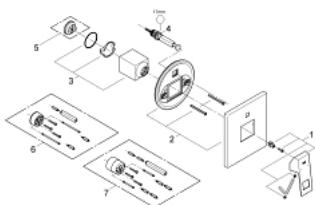

### PRODUCT DESCRIPTION

- Colour: chrome
- trim set for use with rough-in box 33 963 001 or 33 965 001
- without concealed body
- metal lever
- GROHE LongLife finish
- automatic diverter: bath/shower
- escutcheon and shaft sealing
- metal escutcheon
- covered fixing

### SPARE PARTS

- 1: Lever (Spare part-nr. 46782000)
- 2: Escutcheon (Spare part-nr. 46783000)
- 3: Cap (Spare part-nr. 46784000)
- 4: Repl.kit f.rotary valve (Spare part-nr. 46785000)
- 5: Temperature limiter (Spare part-nr. 46375000)\*
- 6: Extension (Spare part-nr. 46807000)\*
- 7: Extension (Spare part-nr. 46808000)\*