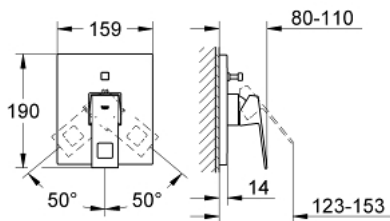

### PRODUCT DESCRIPTION

- Colour: chrome
- trim set for use with rough-in box 33 963 001 or 33 965 001
- without concealed body
- metal lever
- GROHE LongLife finish
- automatic diverter: bath/shower
- escutcheon and shaft sealing
- metal escutcheon
- covered fixing