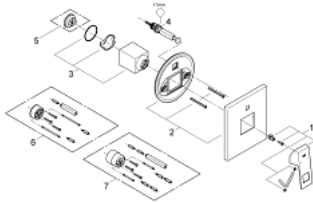

19 896 000 EUROCUBE SINGLE-LEVER BATH MIXER

PRODUCT DESCRIPTION

- Tyc: Chrome
- trim set for use with rough-in box 33 963 001 or 33 965 001
- without concealed body
- metal lever
- GROHE LongLife finish
- automatic diverter: bath/shower
- escutcheon and shaft sealing
- metal escutcheon
- covered fixing

19 896 000 EUROCUBE SINGLE-LEVER BATH MIXER

SPARE PARTS

- 1: Lever (Spare part-nr. 46782000)
- 2: Escutcheon (Spare part-nr. 46783000)
- 3: Cap (Spare part-nr. 46784000)
- 4: Replacement kit for rotary valve (Spare part-nr. 46785000)
- 5: Temperature limiter (Spare part-nr. 46375000)*
- 6: Extension (Spare part-nr. 46807000)*
- 7: Extension (Spare part-nr. 46808000)*