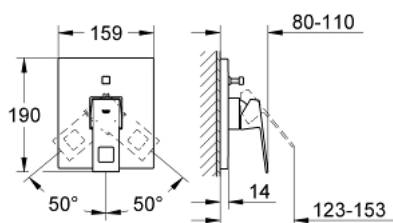

19 896 000 EUROCUBE SINGLE-LEVER BATH MIXER

PRODUCT DESCRIPTION

- Tyc: Chrome
- trim set for use with rough-in box 33 963 001 or 33 965 001
- without concealed body
- metal lever
- GROHE LongLife finish
- automatic diverter: bath/shower
- escutcheon and shaft sealing
- metal escutcheon
- covered fixing

19 896 000 EUROCUBE SINGLE-LEVER BATH MIXER

SPARE PARTS

- 1: Lever (Spare part-nr. 46782000)
- 2: Escutcheon (Spare part-nr. 46783000)
- 3: Cap (Spare part-nr. 46784000)
- 4: Replacement kit for rotary valve (Spare part-nr. 46785000)
- 5: Temperature limiter (Spare part-nr. 46375000)*
- 6: Extension (Spare part-nr. 46807000)*
- 7: Extension (Spare part-nr. 46808000)*