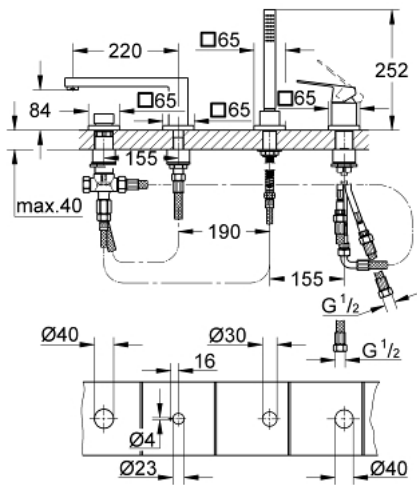

19 897 001 EUROCUBE FOUR-HOLE SINGLE-LEVER BATH COMBINATION

PRODUCT DESCRIPTION

- Colour: chrome
- GROHE SilkMove 46 mm ceramic cartridge
- GROHE LongLife finish
- consisting of:
 - pre-assembled spout fixing
 - single lever mixer operating element
 - metal lever
 - bath inlet with mousseur
 - diverter bath/shower
 - hand shower Euphoria Cube+ 6.6 l/min
 - metal shower hose 2000 mm (always chrome for any colour of the set)
 - flexible connection hoses
 - connection for shower hose
 - protected against backflow
 - for use with 29 037 000
 - min. recommended pressure 1.0 bar

19 897 001 EUROCUBE FOUR-HOLE SINGLE-LEVER BATH COMBINATION

SPARE PARTS

- 1: Lever (Spare part-nr. 46782000)
 - 2: Cartridge (Spare part-nr. 46048000)
 - 3: Connecting hose (Spare part-nr. 07227000)
 - 4: Dirt strainer (Spare part-nr. 0700200M)
 - 5: Cone nut (Spare part-nr. 08864000)
 - 6: Compression spring (Spare part-nr. 00869000)
 - 7: Diverter knob (Spare part-nr. 48126000)
 - 8: Diverter (Spare part-nr. 45443000)
 - 8.1: O-Ring $\varnothing 6 \times \varnothing 2$ (Spare part-nr. 0128300M)
 - 8.2: Sealing washer (Spare part-nr. 0120500M)
 - 9: Repl.kit f.shank fastening 3/4" (Spare part-nr. 45444000)
 - 10: Non-return valve (Spare part-nr. 08565000)
 - 11: Connecting hose (Spare part-nr. 07300000)
 - 12: Mousseur (Spare part-nr. 13922000)
 - 13: Connecting hose (Spare part-nr. 48018000)
 - 14: Metal shower hose (Spare part-nr. 28146000)
 - 15: Temperature limiter (Spare part-nr. 46375000)*
 - 16: Socket spanner (Spare part-nr. 19332000)*
- * Optional accessories