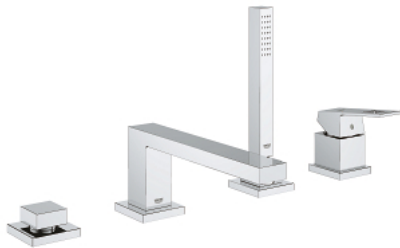

19 897 001 EUROCUBE FOUR-HOLE SINGLE-LEVER BATH COMBINATION

PRODUCT DESCRIPTION

- Colour: chrome
- GROHE SilkMove 46 mm ceramic cartridge
- GROHE LongLife finish
- consisting of:
 - pre-assembled spout fixing
 - single lever mixer operating element
 - metal lever
 - bath inlet with mousseur
 - diverter bath/shower
 - hand shower Euphoria Cube+ 6.6 l/min
 - metal shower hose 2000 mm (always chrome for any colour of the set)
 - flexible connection hoses
 - connection for shower hose
 - protected against backflow
 - for use with 29 037 000
 - min. recommended pressure 1.0 bar

19 897 001 EUROCUBE FOUR-HOLE SINGLE-LEVER BATH COMBINATION

SPARE PARTS

- 1: Lever (Spare part-nr. 46782000)
 - 2: Cartridge (Spare part-nr. 46048000)
 - 3: Connecting hose (Spare part-nr. 07227000)
 - 4: Dirt strainer (Spare part-nr. 0700200M)
 - 5: Cone nut (Spare part-nr. 08864000)
 - 6: Compression spring (Spare part-nr. 00869000)
 - 7: Diverter knob (Spare part-nr. 48126000)
 - 8: Diverter (Spare part-nr. 45443000)
 - 8.1: O-Ring $\varnothing 6 \times \varnothing 2$ (Spare part-nr. 0128300M)
 - 8.2: Sealing washer (Spare part-nr. 0120500M)
 - 9: Repl.kit f.shank fastening 3/4" (Spare part-nr. 45444000)
 - 10: Non-return valve (Spare part-nr. 08565000)
 - 11: Connecting hose (Spare part-nr. 07300000)
 - 12: Mousseur (Spare part-nr. 13922000)
 - 13: Connecting hose (Spare part-nr. 48018000)
 - 14: Metal shower hose (Spare part-nr. 28146000)
 - 15: Temperature limiter (Spare part-nr. 46375000)*
 - 16: Socket spanner (Spare part-nr. 19332000)*
- * Optional accessories