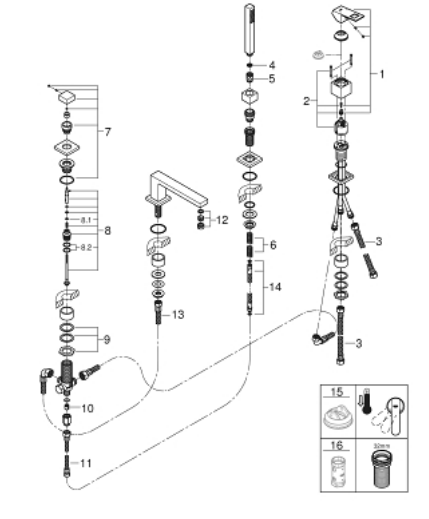

19 897 001 EUROCUBE FOUR-HOLE SINGLE-LEVER BATH COMBINATION

PRODUCT DESCRIPTION

- Colour: chrome
- GROHE SilkMove 46 mm ceramic cartridge
- GROHE LongLife finish
- consisting of:
 - pre-assembled spout fixing
 - single lever mixer operating element
 - metal lever
 - bath inlet with mousseur
 - diverter bath/shower
 - hand shower Euphoria Cube+ 6.6 l/min
 - metal shower hose 2000 mm (always chrome for any colour of the set)
 - flexible connection hoses
 - connection for shower hose
 - protected against backflow
 - for use with 29 037 000
 - min. recommended pressure 1.0 bar

19 897 001 EUROCUBE FOUR-HOLE SINGLE-LEVER BATH COMBINATION

SPARE PARTS

- 1: Lever (Spare part-nr. 46782000)
 - 2: Cartridge (Spare part-nr. 46048000)
 - 3: Connecting hose (Spare part-nr. 07227000)
 - 4: Dirt strainer (Spare part-nr. 0700200M)
 - 5: Cone nut (Spare part-nr. 08864000)
 - 6: Compression spring (Spare part-nr. 00869000)
 - 7: Diverter knob (Spare part-nr. 48126000)
 - 8: Diverter (Spare part-nr. 45443000)
 - 8.1: O-Ring $\varnothing 6 \times \varnothing 2$ (Spare part-nr. 0128300M)
 - 8.2: Sealing washer (Spare part-nr. 0120500M)
 - 9: Repl.kit f.shank fastening 3/4" (Spare part-nr. 45444000)
 - 10: Non-return valve (Spare part-nr. 08565000)
 - 11: Connecting hose (Spare part-nr. 07300000)
 - 12: Mousseur (Spare part-nr. 13922000)
 - 13: Connecting hose (Spare part-nr. 48018000)
 - 14: Metal shower hose (Spare part-nr. 28146000)
 - 15: Temperature limiter (Spare part-nr. 46375000)*
 - 16: Socket spanner (Spare part-nr. 19332000)*
- * Optional accessories