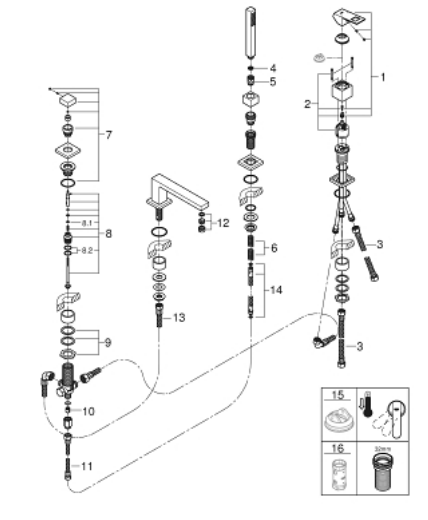

19 897 001 EUROCUBE FOUR-HOLE SINGLE-LEVER BATH COMBINATION

SPARE PARTS

- 1: Lever (Spare part-nr. 46782000)
 - 2: Cartridge (Spare part-nr. 46048000)
 - 3: Connecting hose (Spare part-nr. 07227000)
 - 4: Dirt strainer (Spare part-nr. 0700200M)
 - 5: Cone nut (Spare part-nr. 08864000)
 - 6: Compression spring (Spare part-nr. 00869000)
 - 7: Diverter knob (Spare part-nr. 48126000)
 - 8: Diverter (Spare part-nr. 45443000)
 - 8.1: Sealing washer $\varnothing 6 \times \varnothing 2$ (Spare part-nr. 0128300M)
 - 8.2: Sealing washer (Spare part-nr. 0120500M)
 - 9: Replacement kit for shank fastening (Spare part-nr. 45444000)
 - 10: Non-return valve (Spare part-nr. 08565000)
 - 11: Connecting hose (Spare part-nr. 07300000)
 - 12: Mousseur (Spare part-nr. 13922000)
 - 13: Connecting hose (Spare part-nr. 48018000)
 - 14: Metal shower hose (Spare part-nr. 28146000)
 - 15: Temperature limiter (Spare part-nr. 46375000)*
 - 16: Socket spanner (Spare part-nr. 19332000)*
- * Optional accessories