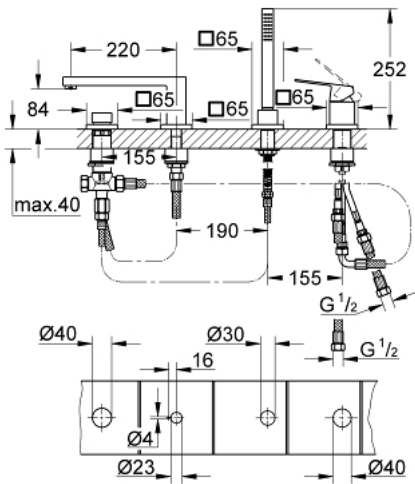

19 897 AL1 EUROCUBE FOUR-HOLE SINGLE-LEVER BATH COMBINATION

PRODUCT DESCRIPTION

- Colour: brushed hard graphite
- GROHE SilkMove 46 mm ceramic cartridge
- GROHE LongLife finish
- consisting of:
 - pre-assembled spout fixing
 - single lever mixer operating element
 - metal lever
 - bath inlet with mousseur
 - diverter bath/shower
 - hand shower Euphoria Cube+ 6.6 l/min
 - metal shower hose 2000 mm (always chrome for any colour of the set)
 - flexible connection hoses
 - connection for shower hose
 - protected against backflow
 - for use with 29 037 000
 - min. recommended pressure 1.0 bar

19 897 AL1 EUROCUBE FOUR-HOLE SINGLE-LEVER BATH COMBINATION

19 897 AL1 EUROCUBE FOUR-HOLE SINGLE-LEVER BATH COMBINATION

SPARE PARTS

- 1: Lever (Spare part-nr. 46782AL0)
 - 2: Cartridge (Spare part-nr. 46048000)
 - 3: Connecting hose (Spare part-nr. 07227000)
 - 4: Dirt strainer (Spare part-nr. 0700200M)
 - 5: Cone nut (Spare part-nr. 08864AL0)
 - 6: Compression spring (Spare part-nr. 00869000)
 - 7: Diverter knob (Spare part-nr. 48126AL0)
 - 8: Diverter (Spare part-nr. 45443000)
 - 8.1: O-Ring $\varnothing 6 \times \varnothing 2$ (Spare part-nr. 0128300M)
 - 8.2: Sealing washer (Spare part-nr. 0120500M)
 - 9: Repl.kit f.shank fastening 3/4" (Spare part-nr. 45444000)
 - 10: Non-return valve (Spare part-nr. 08565000)
 - 11: Connecting hose (Spare part-nr. 07300000)
 - 12: Mousseur (Spare part-nr. 13922AL0)
 - 13: Connecting hose (Spare part-nr. 48018000)
 - 14: Metal shower hose (Spare part-nr. 28146000)
 - 15: Temperature limiter (Spare part-nr. 46375000)*
 - 16: Socket spanner (Spare part-nr. 19332000)*
- * Optional accessories