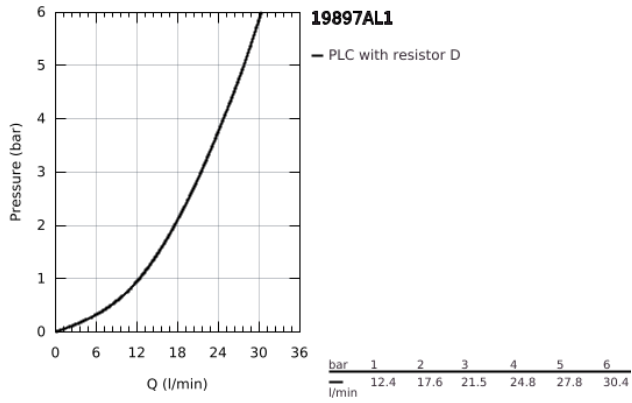

19 897 AL1 EUROCUBE FOUR-HOLE SINGLE-LEVER BATH COMBINATION

PRODUCT DESCRIPTION

- Colour: brushed hard graphite
- GROHE SilkMove 46 mm ceramic cartridge
- GROHE LongLife finish
- consisting of:
 - pre-assembled spout fixing
 - single lever mixer operating element
 - metal lever
 - bath inlet with mousseur
 - diverter bath/shower
 - hand shower Euphoria Cube+ 6.6 l/min
 - metal shower hose 2000 mm (always chrome for any colour of the set)
 - flexible connection hoses
 - connection for shower hose
 - protected against backflow
 - for use with 29 037 000
 - min. recommended pressure 1.0 bar

19 897 AL1 EUROCUBE FOUR-HOLE SINGLE-LEVER BATH COMBINATION

19 897 AL1 EUROCUBE FOUR-HOLE SINGLE-LEVER BATH COMBINATION

SPARE PARTS

- 1: Lever (Spare part-nr. 46782AL0)
 - 2: Cartridge (Spare part-nr. 46048000)
 - 3: Connecting hose (Spare part-nr. 07227000)
 - 4: Dirt strainer (Spare part-nr. 0700200M)
 - 5: Cone nut (Spare part-nr. 08864AL0)
 - 6: Compression spring (Spare part-nr. 00869000)
 - 7: Diverter knob (Spare part-nr. 48126AL0)
 - 8: Diverter (Spare part-nr. 45443000)
 - 8.1: O-Ring $\varnothing 6 \times \varnothing 2$ (Spare part-nr. 0128300M)
 - 8.2: Sealing washer (Spare part-nr. 0120500M)
 - 9: Repl.kit f.shank fastening 3/4" (Spare part-nr. 45444000)
 - 10: Non-return valve (Spare part-nr. 08565000)
 - 11: Connecting hose (Spare part-nr. 07300000)
 - 12: Mousseur (Spare part-nr. 13922AL0)
 - 13: Connecting hose (Spare part-nr. 48018000)
 - 14: Metal shower hose (Spare part-nr. 28146000)
 - 15: Temperature limiter (Spare part-nr. 46375000)*
 - 16: Socket spanner (Spare part-nr. 19332000)*
- * Optional accessories