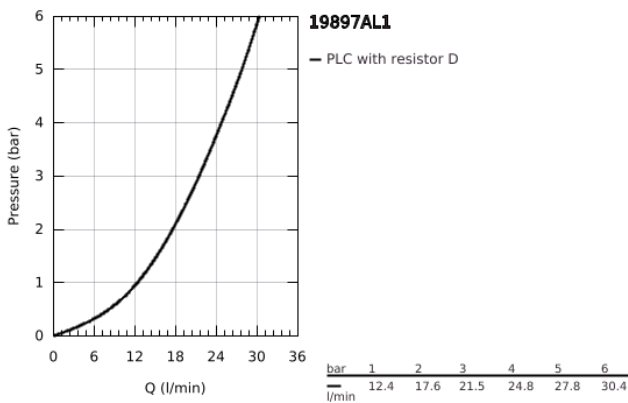

19 897 AL1 EUROCUBE FOUR-HOLE SINGLE-LEVER BATH COMBINATION

PRODUCT DESCRIPTION

- Colour: brushed hard graphite
- GROHE SilkMove 46 mm ceramic cartridge
- GROHE LongLife finish
- consisting of:
 - pre-assembled spout fixing
 - single lever mixer operating element
 - metal lever
 - bath inlet with mousseur
 - diverter bath/shower
 - hand shower Euphoria Cube+ 6.6 l/min
 - metal shower hose 2000 mm (always chrome for any colour of the set)
 - flexible connection hoses
 - connection for shower hose
 - protected against backflow
 - for use with 29 037 000
 - min. recommended pressure 1.0 bar

19 897 AL1 EUROCUBE FOUR-HOLE SINGLE-LEVER BATH COMBINATION

19 897 AL1 EUROCUBE FOUR-HOLE SINGLE-LEVER BATH COMBINATION

SPARE PARTS

- 1: Lever (Spare part-nr. 46782AL0)
 - 2: Cartridge (Spare part-nr. 46048000)
 - 3: Connecting hose (Spare part-nr. 07227000)
 - 4: Dirt strainer (Spare part-nr. 0700200M)
 - 5: Cone nut (Spare part-nr. 08864AL0)
 - 6: Compression spring (Spare part-nr. 00869000)
 - 7: Diverter knob (Spare part-nr. 48126AL0)
 - 8: Diverter (Spare part-nr. 45443000)
 - 8.1: O-Ring $\varnothing 6 \times \varnothing 2$ (Spare part-nr. 0128300M)
 - 8.2: Sealing washer (Spare part-nr. 0120500M)
 - 9: Repl.kit f.shank fastening 3/4" (Spare part-nr. 45444000)
 - 10: Non-return valve (Spare part-nr. 08565000)
 - 11: Connecting hose (Spare part-nr. 07300000)
 - 12: Mousseur (Spare part-nr. 13922AL0)
 - 13: Connecting hose (Spare part-nr. 48018000)
 - 14: Metal shower hose (Spare part-nr. 28146000)
 - 15: Temperature limiter (Spare part-nr. 46375000)*
 - 16: Socket spanner (Spare part-nr. 19332000)*
- * Optional accessories