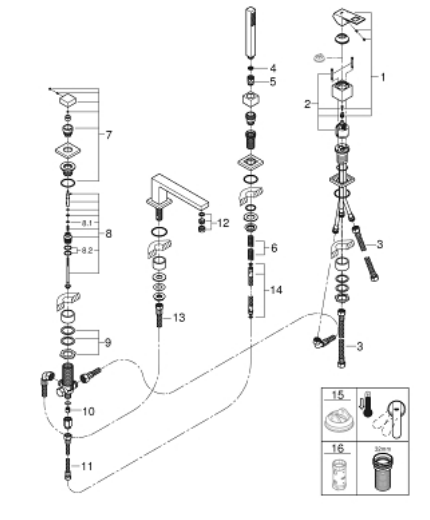

19 897 AL1 EUROCUBE FOUR-HOLE SINGLE-LEVER BATH COMBINATION

PRODUCT DESCRIPTION

- Colour: brushed hard graphite
- GROHE SilkMove 46 mm ceramic cartridge
- GROHE LongLife finish
- consisting of:
 - pre-assembled spout fixing
 - single lever mixer operating element
 - metal lever
 - bath inlet with mousseur
 - diverter bath/shower
 - hand shower Euphoria Cube+ 6.6 l/min
 - metal shower hose 2000 mm (always chrome for any colour of the set)
 - flexible connection hoses
 - connection for shower hose
 - protected against backflow
 - for use with 29 037 000
 - min. recommended pressure 1.0 bar

19 897 AL1 EUROCUBE FOUR-HOLE SINGLE-LEVER BATH COMBINATION

19 897 AL1 EUROCUBE FOUR-HOLE SINGLE-LEVER BATH COMBINATION

SPARE PARTS

- 1: Lever (Spare part-nr. 46782AL0)
 - 2: Cartridge (Spare part-nr. 46048000)
 - 3: Connecting hose (Spare part-nr. 07227000)
 - 4: Dirt strainer (Spare part-nr. 0700200M)
 - 5: Cone nut (Spare part-nr. 08864AL0)
 - 6: Compression spring (Spare part-nr. 00869000)
 - 7: Diverter knob (Spare part-nr. 48126AL0)
 - 8: Diverter (Spare part-nr. 45443000)
 - 8.1: O-Ring $\varnothing 6 \times \varnothing 2$ (Spare part-nr. 0128300M)
 - 8.2: Sealing washer (Spare part-nr. 0120500M)
 - 9: Repl.kit f.shank fastening 3/4" (Spare part-nr. 45444000)
 - 10: Non-return valve (Spare part-nr. 08565000)
 - 11: Connecting hose (Spare part-nr. 07300000)
 - 12: Mousseur (Spare part-nr. 13922AL0)
 - 13: Connecting hose (Spare part-nr. 48018000)
 - 14: Metal shower hose (Spare part-nr. 28146000)
 - 15: Temperature limiter (Spare part-nr. 46375000)*
 - 16: Socket spanner (Spare part-nr. 19332000)*
- * Optional accessories