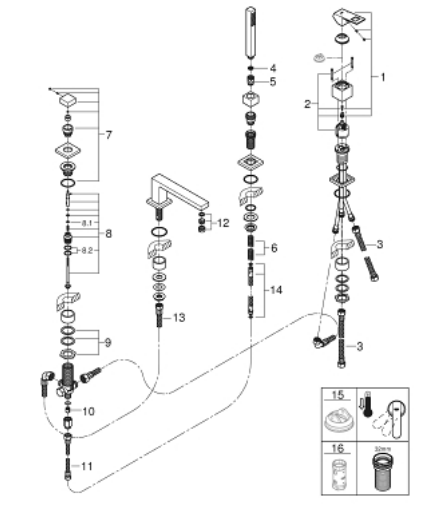

## 19 897 AL1 EUROCUBE FOUR-HOLE SINGLE-LEVER BATH COMBINATION

### SPARE PARTS

- 1: Lever (Spare part-nr. 46782AL0)
  - 2: Cartridge (Spare part-nr. 46048000)
  - 3: Connecting hose (Spare part-nr. 07227000)
  - 4: Dirt strainer (Spare part-nr. 0700200M)
  - 5: Cone nut (Spare part-nr. 08864AL0)
  - 6: Compression spring (Spare part-nr. 00869000)
  - 7: Diverter knob (Spare part-nr. 48126AL0)
  - 8: Diverter (Spare part-nr. 45443000)
  - 8.1: Sealing washer  $\varnothing 6 \times \varnothing 2$  (Spare part-nr. 0128300M)
  - 8.2: Sealing washer (Spare part-nr. 0120500M)
  - 9: Replacement kit for shank fastening (Spare part-nr. 45444000)
  - 10: Non-return valve (Spare part-nr. 08565000)
  - 11: Connecting hose (Spare part-nr. 07300000)
  - 12: Mousseur (Spare part-nr. 13922AL0)
  - 13: Connecting hose (Spare part-nr. 48018000)
  - 14: Metal shower hose (Spare part-nr. 28146000)
  - 15: Temperature limiter (Spare part-nr. 46375000)\*
  - 16: Socket spanner (Spare part-nr. 19332000)\*
- \* Optional accessories