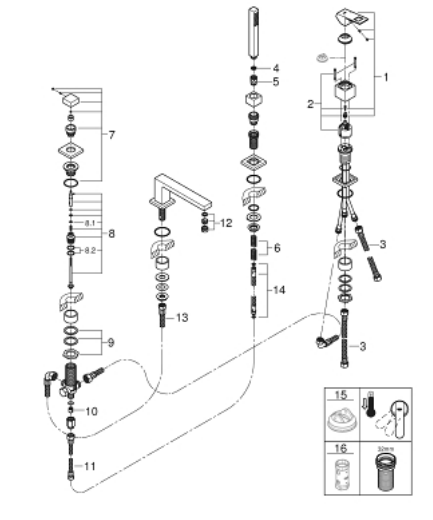

## 19 897 DC1 EUROCUBE FOUR-HOLE SINGLE-LEVER BATH COMBINATION

### PRODUCT DESCRIPTION

- Colour: supersteel
- GROHE SilkMove 46 mm ceramic cartridge
- GROHE LongLife finish
- consisting of:
  - pre-assembled spout fixing
  - single lever mixer operating element
  - metal lever
  - bath inlet with mousseur
  - diverter bath/shower
  - hand shower Euphoria Cube+ 6.6 l/min
  - metal shower hose 2000 mm (always chrome for any colour of the set)
  - flexible connection hoses
  - connection for shower hose
  - protected against backflow
  - for use with 29 037 000
  - min. recommended pressure 1.0 bar

### SPARE PARTS

- 1: Lever (Spare part-nr. 46782DC0)
  - 2: Cartridge (Spare part-nr. 46048000)
  - 3: Connecting hose (Spare part-nr. 07227000)
  - 4: Dirt strainer (Spare part-nr. 0700200M)
  - 5: Cone nut (Spare part-nr. 08864DC0)
  - 6: Compression spring (Spare part-nr. 00869000)
  - 7: Diverter knob (Spare part-nr. 48126DC0)
  - 8: Diverter (Spare part-nr. 45443000)
  - 8.1: O-Ring  $\varnothing 6 \times \varnothing 2$  (Spare part-nr. 0128300M)
  - 8.2: Sealing washer (Spare part-nr. 0120500M)
  - 9: Repl.kit f.shank fastening 3/4" (Spare part-nr. 45444000)
  - 10: Non-return valve (Spare part-nr. 08565000)
  - 11: Connecting hose (Spare part-nr. 07300000)
  - 12: Mousseur (Spare part-nr. 13922DC0)
  - 13: Connecting hose (Spare part-nr. 48018000)
  - 14: Metal shower hose (Spare part-nr. 28146000)
  - 15: Temperature limiter (Spare part-nr. 46375000)\*
  - 16: Socket spanner (Spare part-nr. 19332000)\*
- \* Optional accessories