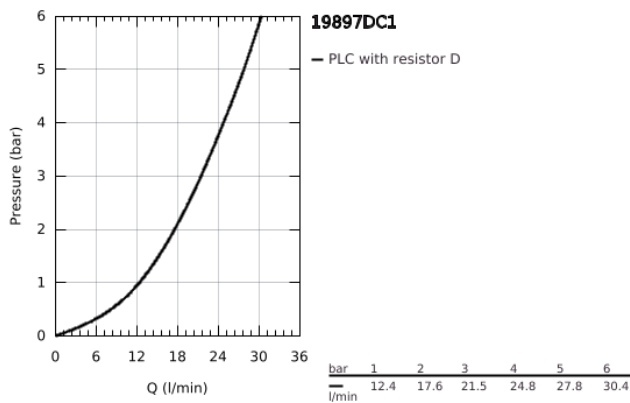

## 19 897 DC1 EUROCUBE FOUR-HOLE SINGLE-LEVER BATH COMBINATION

### PRODUCT DESCRIPTION

- Colour: supersteel
- GROHE SilkMove 46 mm ceramic cartridge
- GROHE LongLife finish
- consisting of:
  - pre-assembled spout fixing
  - single lever mixer operating element
  - metal lever
  - bath inlet with mousseur
  - diverter bath/shower
  - hand shower Euphoria Cube+ 6.6 l/min
  - metal shower hose 2000 mm (always chrome for any colour of the set)
  - flexible connection hoses
  - connection for shower hose
  - protected against backflow
  - for use with 29 037 000
  - min. recommended pressure 1.0 bar