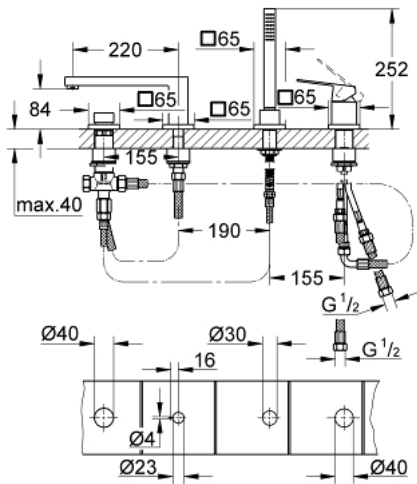

## 19 897 DC1 EUROCUBE FOUR-HOLE SINGLE-LEVER BATH COMBINATION

### PRODUCT DESCRIPTION

- Colour: supersteel
- GROHE SilkMove 46 mm ceramic cartridge
- GROHE LongLife finish
- consisting of:
  - pre-assembled spout fixing
  - single lever mixer operating element
  - metal lever
  - bath inlet with mousseur
  - diverter bath/shower
  - hand shower Euphoria Cube+ 6.6 l/min
  - metal shower hose 2000 mm (always chrome for any colour of the set)
  - flexible connection hoses
  - connection for shower hose
  - protected against backflow
  - for use with 29 037 000
  - min. recommended pressure 1.0 bar

### SPARE PARTS

- 1: Lever (Spare part-nr. 46782DC0)
  - 2: Cartridge (Spare part-nr. 46048000)
  - 3: Connecting hose (Spare part-nr. 07227000)
  - 4: Dirt strainer (Spare part-nr. 0700200M)
  - 5: Cone nut (Spare part-nr. 08864DC0)
  - 6: Compression spring (Spare part-nr. 00869000)
  - 7: Diverter knob (Spare part-nr. 48126DC0)
  - 8: Diverter (Spare part-nr. 45443000)
  - 8.1: O-Ring  $\varnothing 6 \times \varnothing 2$  (Spare part-nr. 0128300M)
  - 8.2: Sealing washer (Spare part-nr. 0120500M)
  - 9: Repl.kit f.shank fastening 3/4" (Spare part-nr. 45444000)
  - 10: Non-return valve (Spare part-nr. 08565000)
  - 11: Connecting hose (Spare part-nr. 07300000)
  - 12: Mousseur (Spare part-nr. 13922DC0)
  - 13: Connecting hose (Spare part-nr. 48018000)
  - 14: Metal shower hose (Spare part-nr. 28146000)
  - 15: Temperature limiter (Spare part-nr. 46375000)\*
  - 16: Socket spanner (Spare part-nr. 19332000)\*
- \* Optional accessories