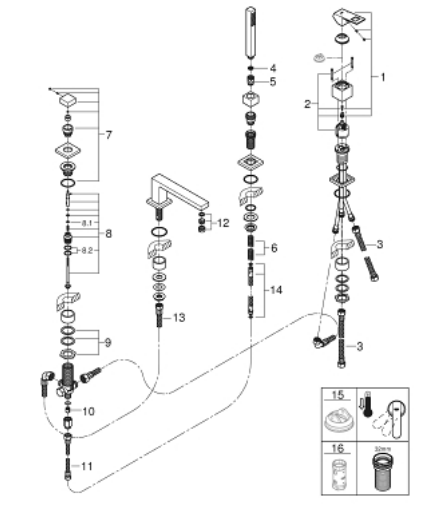

19 897 DC1 EUROCUBE FOUR-HOLE SINGLE-LEVER BATH COMBINATION

PRODUCT DESCRIPTION

- Tyc: supersteel
- GROHE SilkMove 46 mm ceramic cartridge
- GROHE LongLife finish
- consisting of:
 - pre-assembled spout fixing
 - single lever mixer operating element
 - metal lever
 - bath inlet with mousseur
 - diverter bath/shower
 - hand shower Euphoria Cube+ 6.6 l/min
 - metal shower hose 2000 mm (always chrome for any colour of the set)
 - flexible connection hoses
 - connection for shower hose
 - protected against backflow
 - for use with 29 037 000
 - min. recommended pressure 1.0 bar

19 897 DC1 EUROCUBE FOUR-HOLE SINGLE-LEVER BATH COMBINATION

SPARE PARTS

- 1: Lever (Spare part-nr. 46782DC0)
 - 2: Cartridge (Spare part-nr. 46048000)
 - 3: Connecting hose (Spare part-nr. 07227000)
 - 4: Dirt strainer (Spare part-nr. 0700200M)
 - 5: Cone nut (Spare part-nr. 08864DC0)
 - 6: Compression spring (Spare part-nr. 00869000)
 - 7: Diverter knob (Spare part-nr. 48126DC0)
 - 8: Diverter (Spare part-nr. 45443000)
 - 8.1: Sealing washer $\varnothing 6 \times \varnothing 2$ (Spare part-nr. 0128300M)
 - 8.2: Sealing washer (Spare part-nr. 0120500M)
 - 9: Replacement kit for shank fastening (Spare part-nr. 45444000)
 - 10: Non-return valve (Spare part-nr. 08565000)
 - 11: Connecting hose (Spare part-nr. 07300000)
 - 12: Mousseur (Spare part-nr. 13922DC0)
 - 13: Connecting hose (Spare part-nr. 48018000)
 - 14: Metal shower hose (Spare part-nr. 28146000)
 - 15: Temperature limiter (Spare part-nr. 46375000)*
 - 16: Socket spanner (Spare part-nr. 19332000)*
- * Optional accessories