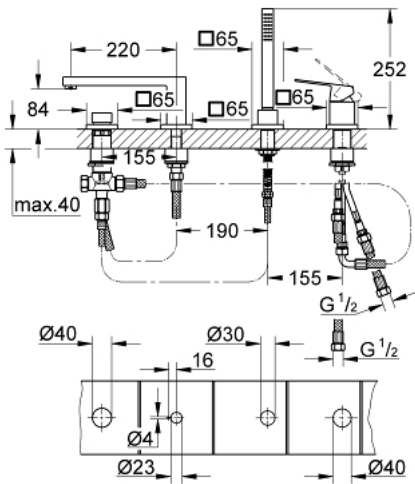

19 897 DC1 EUROCUBE FOUR-HOLE SINGLE-LEVER BATH COMBINATION

PRODUCT DESCRIPTION

- Tyc: supersteel
- GROHE SilkMove 46 mm ceramic cartridge
- GROHE LongLife finish
- consisting of:
 - pre-assembled spout fixing
 - single lever mixer operating element
 - metal lever
 - bath inlet with mousseur
 - diverter bath/shower
 - hand shower Euphoria Cube+ 6.6 l/min
 - metal shower hose 2000 mm (always chrome for any colour of the set)
 - flexible connection hoses
 - connection for shower hose
 - protected against backflow
 - for use with 29 037 000
 - min. recommended pressure 1.0 bar

19 897 DC1 EUROCUBE FOUR-HOLE SINGLE-LEVER BATH COMBINATION

SPARE PARTS

- 1: Lever (Spare part-nr. 46782DC0)
 - 2: Cartridge (Spare part-nr. 46048000)
 - 3: Connecting hose (Spare part-nr. 07227000)
 - 4: Dirt strainer (Spare part-nr. 0700200M)
 - 5: Cone nut (Spare part-nr. 08864DC0)
 - 6: Compression spring (Spare part-nr. 00869000)
 - 7: Diverter knob (Spare part-nr. 48126DC0)
 - 8: Diverter (Spare part-nr. 45443000)
 - 8.1: Sealing washer $\varnothing 6 \times \varnothing 2$ (Spare part-nr. 0128300M)
 - 8.2: Sealing washer (Spare part-nr. 0120500M)
 - 9: Replacement kit for shank fastening (Spare part-nr. 45444000)
 - 10: Non-return valve (Spare part-nr. 08565000)
 - 11: Connecting hose (Spare part-nr. 07300000)
 - 12: Mousseur (Spare part-nr. 13922DC0)
 - 13: Connecting hose (Spare part-nr. 48018000)
 - 14: Metal shower hose (Spare part-nr. 28146000)
 - 15: Temperature limiter (Spare part-nr. 46375000)*
 - 16: Socket spanner (Spare part-nr. 19332000)*
- * Optional accessories