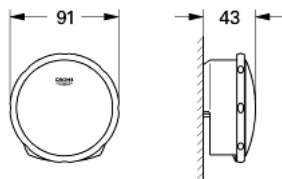

19 952 000 TALENTOFILL INLET-, POP-UP AND WASTE-SYSTEM

PRODUCT DESCRIPTION

- Colour: chrome
- set for final installation
- consisting of:
 - escutcheon
 - supply part
 - waste plug
 - fixing set
- in combination with Talentofill 28 990/28 991
- GROHE LongLife finish

19 952 000 TALENTOFILL INLET-, POP-UP AND WASTE-SYSTEM

SPARE PARTS

1: Plug (Spare part-nr. 06625000)